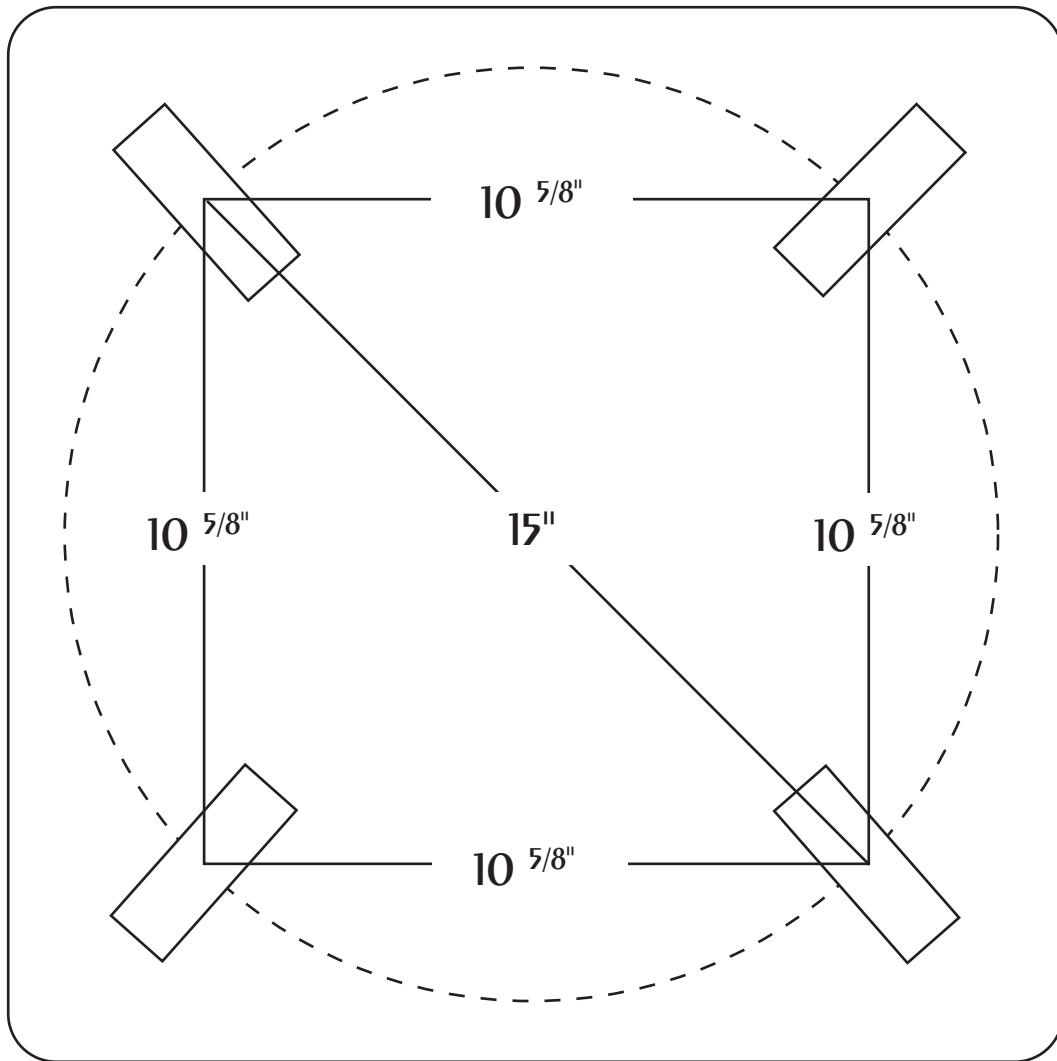

# TECHLIGHT BOLT CIRCLE

15" Bolt Circle

NOT TO SCALE