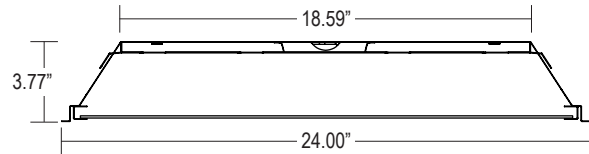

LISTINGS — ETL listed. LM79 and LM80 tested.

WARRANTY — The complete luminaire is covered by a 5-year limited warranty.

2x2 Lay-In LED Troffer LTR22 SERIES

Series	Housing Height	Length & Width
LTR22	3.77"	24.00" x 24.00"