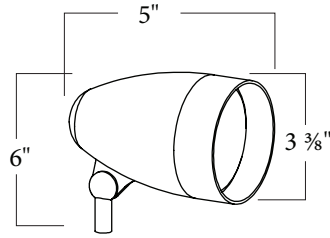

SPECIALTY LIGHTING

Facade Light

ORDERING INFORMATION

Description	Part Number
PAR38 INC, FACADE UP, NO L AMP	TLR38- (A)
PAR38 INC, FACADE UP, WITH 150W LAMP	TLR38-L- (A)

Option Codes

(A) Finish

BK - Black
BZ - Bronze
GR - OD Green
WH - White
SP - Special

DESIGN

The TLR38 is a line voltage incandescent PAR38 bullet designed specifically for façade lighting. The attractive yet economical design makes this fixture ideal for single home or multi-family applications.

ACCESSORIES

TREE BASE
B01

1/2" CONDUIT BASE
B02

4" ROUND THREE
HOLE COVER
B03

20" x 2 1/2" Mounting
Stake
LMS

20" x 2 1/2" Mounting
Stake with Brass Cap
LMSB

TECHNICAL INFORMATION

Constructed of die cast aluminum, it comes standard with our 1/2" Precise Aim threaded knuckle mount. Light sources available up to 150W PAR38 Incandescent for line voltage operation. The fixture is finished with a durable polyester powdercoat paint.