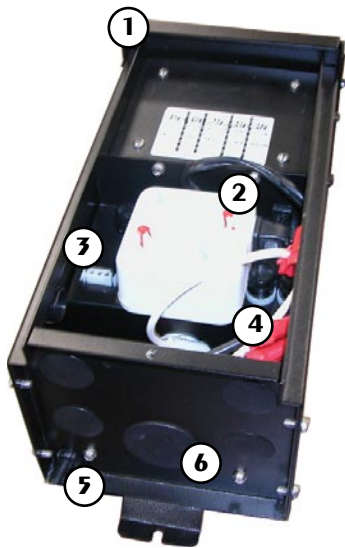

LOW VOLTAGE ENCLOSURES

ELV300 / ELV600

1. HOUSING

ALUMINUM POWDER COATED HOUSING WITH REMOVEABLE DOOR.

2. PLUG AND TIMER

STANDARD TRANSFORMER plug with optional TIMER availability.

3. PHOTOCELL

OPTIONAL PHOTOCELL EQUIPPED WITH QUICK CONNECTS. AVAILABLE WITH UP TO 8 FEET OF EXTENSION CORD FOR REMOTE APPLICATIONS.

4. WIRING

COLOR CODED SECONDARIES WITH SPECIFICALLY MARKED VOLTAGES.

5. POWER CORD

STANDARD 6 FOOT 120 VOLT CORD.

6. REMOVABLE BASE

REMOVABLE BASE FOR EASY INSTALLATION WITH 4 AVAILABLE 3/4" KNOCK OUT HOLES AND 1 LARGE 1 3/4" KNOCK OUT HOLE FOR WIRE CONDUITS.