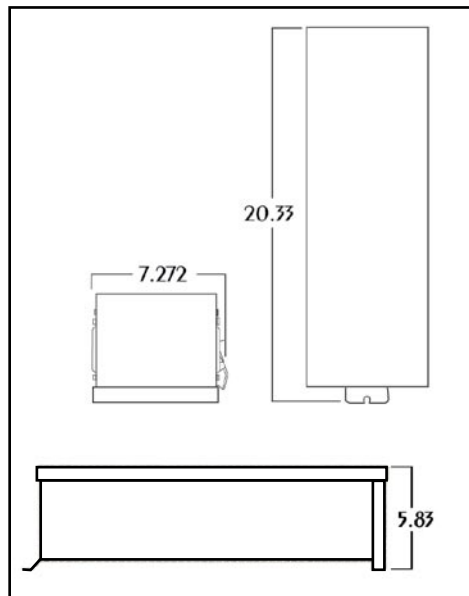

4. WIRING

COLOR CODED SECONDARIES WITH SPECIFICALLY MARKED VOLTAGES.

5. POWER CORD

STANDARD 6 FOOT 120 VOLT CORD.

6. REMOVABLE BASE

REMOVABLE BASE FOR EASY INSTALLATION WITH 4 AVAILABLE 3/4" KNOCK OUT HOLES AND 1 LARGE 1 3/4" KNOCK OUT HOLE FOR WIRE CONDUITS.

DIMENSIONS

ACCESSORIES

TLTN811C
- TIMER

P2000PC-LVENC
- PHOTOCELL

PCCORD-6
PCCORD-8 -
PHOTOCELL EXTENSION

ORDER INFORMATION

FIXTURE-

	Catalog#	Description
ELV900	ELV900	900W 120V Low Voltage ENC
	ELV1200	1200W 120V Low Voltage ENC