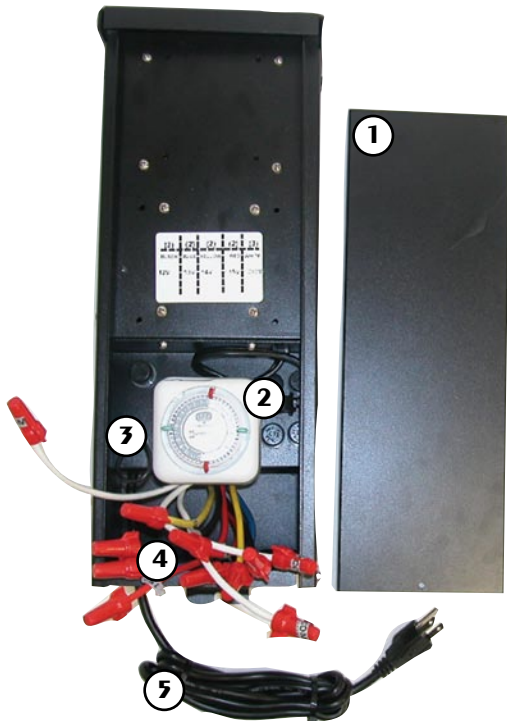

LOW VOLTAGE ENCLOSURES

ELV900 / ELV1200

1. HOUSING

ALUMINUM POWDER COATED HOUSING WITH REMOVEABLE DOOR.

2. PLUG and TIMER

STANDARD TRANSFORMER plug with optional TIMER availability.

3. PHOTOCELL

OPTIONAL PHOTOCELL EQUIPPED WITH QUICK CONNECTS. AVAILABLE WITH UP TO 8 FEET OF EXTENSION CORD FOR REMOTE APPLICATIONS.

4. WIRING

COLOR CODED SECONDARIES WITH SPECIFICALLY MARKED VOLTAGES.

5. POWER CORD

STANDARD 6 FOOT 120 VOLT CORD.

6. REMOVABLE BASE

REMOVABLE BASE FOR EASY INSTALLATION WITH 4 AVAILABLE 3/4" KNOCK OUT HOLES AND 1 LARGE 1 3/4" KNOCK OUT HOLE FOR WIRE CONDUITS.

DIMENSIONS

ACCESSORIES

TLTN811C
- TIMER

P2000PC-LVENC
- PHOTOCELL

PCCORD-6
PCCORD-8 -
PHOTOCELL EXTENSION

ORDER INFORMATION

FIXTURE-

	Catalog#	Description
ELV900	ELV900	900W 120V Low Voltage ENC
	ELV1200	1200W 120V Low Voltage ENC