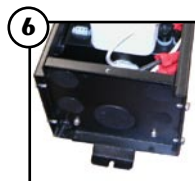

4. WIRING

COLOR CODED SECONDARIES WITH SPECIFICALLY MARKED VOLTAGES.

5. POWER CORD

STANDARD 6 FOOT 120 VOLT CORD.

6. REMOVABLE BASE

REMOVABLE BASE FOR EASY INSTALLATION WITH 4 AVAILABLE 3/4" KNOCK OUT HOLES AND 1 LARGE 1 3/4" KNOCK OUT HOLE FOR WIRE CONDUITS.

DIMENSIONS

ACCESSORIES

TLTN811C
- TIMER

P2000PC-LVENC
- PHOTOCELL

PCCORD-6
PCCORD-8 -
PHOTOCELL EXTENSION

ORDER INFORMATION

FIXTURE-

	Catalog#	Description
ELV900	ELV900	900W 120V Low Voltage ENC
	ELV1200	1200W 120V Low Voltage ENC