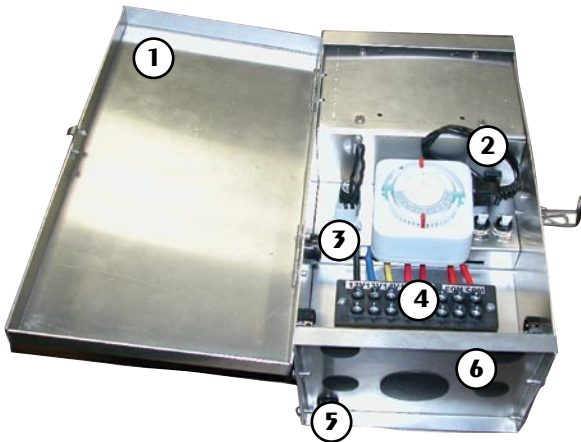

LOW VOLTAGE ENCLOSURES

LVSS300 / LVSS600

1. HOUSING

STAINLESS STEEL HOUSING with double hinged door and stainless steel clip

2. PLUG and TIMER

STANDARD TRANSFORMER plug with optional TIMER availability.

3. PHOTOCELL

Optional photocell equipped with quick connects. Available with up to 8 feet of extension cord for remote applications.

4. TERMINAL BLOCK

Low profile oversized Terminal Block capable of doing multiple strand leads. Each block is equipped with 5 voltage settings, (12V, 13V, 14V, 15V, & 24V) and 2 neutral comm ports.

5. POWER CORD

STANDARD 6 foot 120 volt cord.

6. REMOVABLE BASE

REMOVABLE BASE FOR EASY INSTALLATION with 4 available 3/4" knock out holes and 1 large 1 3/4" knock out hole for wire conduits.