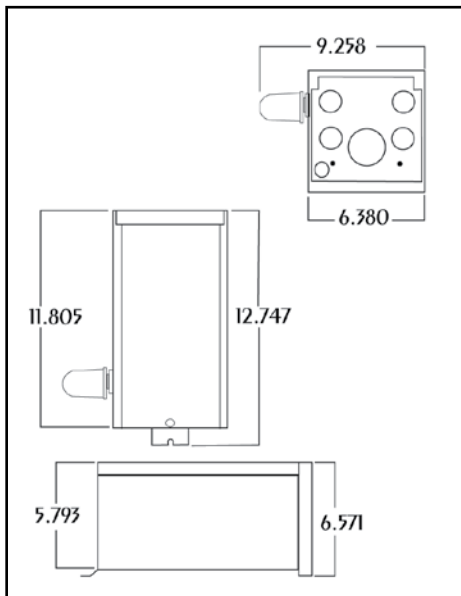

#### 4. TERMINAL BLOCK

Low profile oversized Terminal Block capable of doing multiple strand leads. Each block is equipped with 5 voltage settings, (12V, 13V, 14V, 15V, & 24V) and 2 neutral comm ports.

## DIMENSIONS