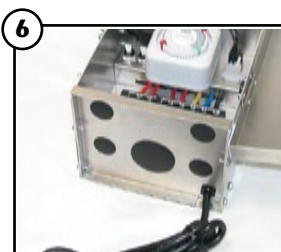

LOW VOLTAGE ENCLOSURES

LVSS900 / LVSS1200

1. HOUSING

STAINLESS STEEL HOUSING WITH DOUBLE HINGED DOOR AND STAINLESS STEEL CLIP

2. PLUG AND TIMER

STANDARD TRANSFORMER PLUG WITH OPTIONAL TIMER AVAILABILITY.

3. PHOTOCELL

OPTIONAL PHOTOCELL EQUIPPED WITH QUICK CONNECTS. AVAILABLE WITH UP TO 8 FEET OF EXTENSION CORD FOR REMOTE APPLICATIONS.

4. TERMINAL BLOCK

LOW PROFILE OVERSIZED TERMINAL BLOCK CAPABLE OF DOING MULTIPLE STRAND LEADS. EACH BLOCK IS EQUIPPED WITH 5 VOLTAGE SETTINGS, (12V, 13V, 14V, 15V, & 24V) AND 2 NEUTRAL COMM PORTS.

5. POWER CORD

STANDARD 6 FOOT 120 VOLT CORD.

6. REMOVABLE BASE

REMOVABLE BASE FOR EASY INSTALLATION WITH 4 AVAILABLE 3/4" KNOCK OUT HOLES AND 1 LARGE 1 3/4" KNOCK OUT HOLE FOR WIRE CONDUITS.

DIMENSIONS

ACCESSORIES