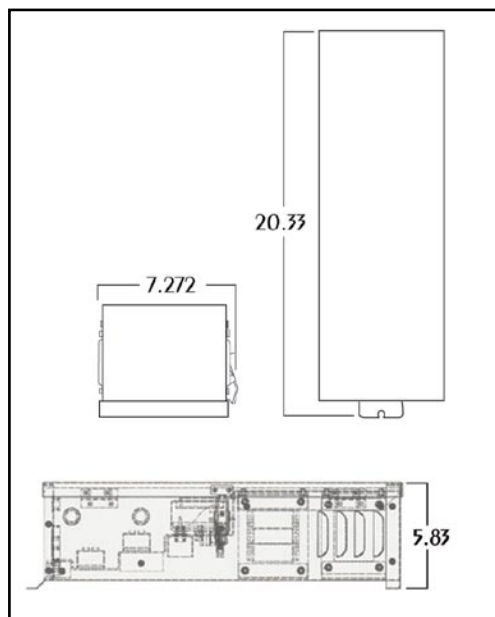

5. POWER CORD

STANDARD 6 FOOT 120 VOLT CORD.

6. REMOVABLE BASE

REMOVABLE BASE FOR EASY INSTALLATION WITH 4 AVAILABLE 3/4" KNOCK OUT HOLES AND 1 LARGE 1 3/4" KNOCK OUT HOLE FOR WIRE CONDUITS.

DIMENSIONS

ACCESSORIES

TLTN811C
- TIMER

P2000PC-LVENC
- PHOTOCELL

PCCORD-6
PCCORD-8 -
PHOTOCELL EXTENSION

ORDER INFORMATION

FIXTURE-

	Catalog#	Description
LVSS900	LVSS900	900W 120V STAINLESS STEEL ENC
	LVSS1200	1200W 120V STAINLESS STEEL ENC