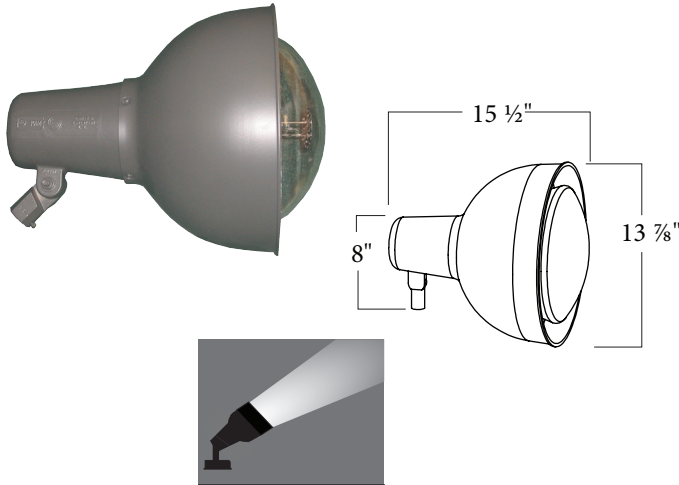

### R60/R80 Down Light

## DESIGN

The R6AG is a line voltage bullet light that was designed to effectively and efficiently high wattage mercury vapor down light. Its small size compared to bulky flood lights makes this fixture ideal for mounting in tree tops where the downward moonlight effect needs to be seen, not the fixture.

## ORDERING INFORMATION

Description	Part Number
400W/1000W R57 OR R63 HEAD ONLY	ZR6AG- (A)
400W R57 MV, DOWN SHIELD, TREE BASE	R6AG-1-1-1-1-1- (A)
1000W R63 MV, DOWN SHIELD, TREE BASE	R6AG-1-1-1-2-2- (A)
400W R57 MV, UP SHIELD, TREE BASE	R6AG-1-2-1-1-1- (A)
1000W R63 MV , UP SHIELD, TREE BASE	R6AG-1-2-1-2-2- (A)

## TECHNICAL INFORMATION

Constructed of die cast aluminum, it is designed to operate R57, R63, or R80 line voltage lamps. Light sources available are 400W R57 or R63 and 1000W R88 Mercury Vapor lamps. The fixture is finished with a durable polyester powdercoat paint.