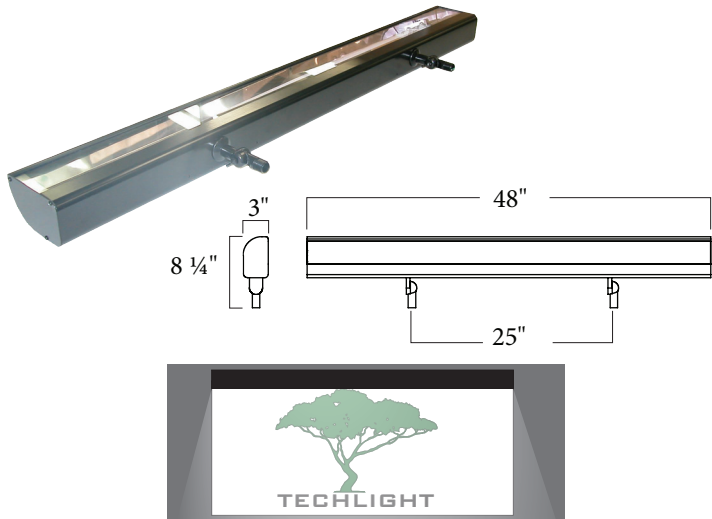

SPECIALTY LIGHTING

Sign Lighter

ORDERING INFORMATION

Description	Part Number
17W T8 24" SINGLE LAMP	SL117-24- (A)
24W T5 24" SINGLE LAMP	SL124-24- (A)
24W T5 24" DUAL LAMP	SL224-24- (A)
32W T8 48" SINGLE LAMP	SL132-48- (A)
54W T5 48" SINGLE LAMP	SL154-48- (A)
54W T5 48" DUAL LAMP	SL254-48- (A)

Option Codes

(A) Finish

BK - Black
BZ - Bronze
GR - OD Green
WH - White
SP - Special

*Two fixture limit when mounting in-line

DESIGN

The SL Series of sign lighters offers an affordable sign lighting option for any sign, store front, or billboard. Energy efficient fluorescent lamps keep energy usage costs down while maintaining maximum light levels.

ACCESSORIES

WALL MOUNT STAND-OFF BRACKET (38")
PSLSOA

TECHNICAL INFORMATION

Constructed of extruded aluminum, the weatherproof 48" long housings can be rotated over 180°. Provided with a durable acrylic lens. Light sources available up to two 54W T5 Linear Fluorescent lamps. The fixture is finished with a durable polyester powdercoat paint.