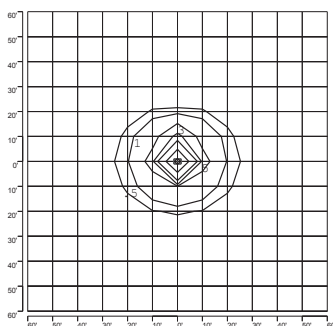

SSF SERIES

Small Square Flood

DESIGN

The SSF Flood Light is a compact HID light ideal for site, display, landscape, and general security lighting. Designed specifically for lighting trees with wide canopies, the vertical lamp placement allows for a wider distribution and more easily controlled light patterns. A number of shielding options are available for customized effects.

ACCESSORIES

PHOTOMETRICS

ISOFOOTCANDLE PLOT:
SSFB4A-100W MH FLOOD
15° AFG - 0 DEGREE TILT

ISOFOOTCANDLE PLOT:
SSFB12A-150W PSMH FLOOD
15° AFG - 0 DEGREE TILT

ORDERING INFORMATION

100W MV MT	SSFB10A-(A)
175W MV MT	SSFB11A-(A)
50W PSMH MT	SSFB2A-(A)
70W PSMH MT	SSFB3A-(A)
100W PSMH MT	SSFB4A-(A)
100W PSMH 480V	SSFB4B-(A)
150W PSMH MT	SSFB12A-(A)
175W MH MT	SSFB5A-(A)
175W MH 480V	SSFB5B-(A)
50W HPS 120V NPF	SSFB9A-R-(A)
70W HPS 120V NPF	SSFB6C-R-(A)
70W HPS MT	SSFB6A-(A)
70W HPS 480V	SSFB6B-(A)
100W HPS 120V NPF	SSFB7C-R-(A)
100W HPS MT	SSFB7A-(A)
100W HPS 480V	SSFB7B-(A)
150W HPS 120V NPF	SSFB8C-R-(A)
150W HPS MT	SSFB8A-(A)
150W HPS 480V	SSFB8B-(A)