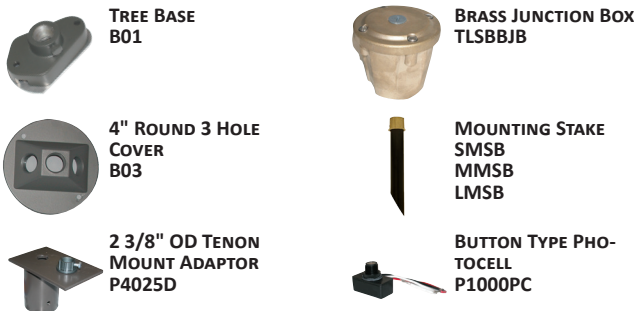

SSF SERIES

Small Square Flood

DESIGN

The SSF Flood Light is a compact HID light ideal for site, display, landscape, and general security lighting. Designed specifically for lighting trees with wide canopies, the vertical lamp placement allows for a wider distribution and more easily controlled light patterns. A number of shielding options are available for customized effects.

ACCESSORIES

PHOTOMETRICS

ISOFOOTCANDLE PLOT:
SSFB4A-100W MH FLOOD
15° AFG - 0 DEGREE TILT

ISOFOOTCANDLE PLOT:
SSFB12A-150W PSMH FLOOD
15° AFG - 0 DEGREE TILT

ORDERING INFORMATION

100W MV MT	SSFB10A-(A)
175W MV MT	SSFB11A-(A)
50W PSMH MT	SSFB2A-(A)
70W PSMH MT	SSFB3A-(A)
100W PSMH MT	SSFB4A-(A)
100W PSMH 480V	SSFB4B-(A)
150W PSMH MT	SSFB12A-(A)
175W MH MT	SSFB5A-(A)
175W MH 480V	SSFB5B-(A)
50W HPS 120V NPF	SSFB9A-R-(A)
70W HPS 120V NPF	SSFB6C-R-(A)
70W HPS MT	SSFB6A-(A)
70W HPS 480V	SSFB6B-(A)
100W HPS 120V NPF	SSFB7C-R-(A)
100W HPS MT	SSFB7A-(A)
100W HPS 480V	SSFB7B-(A)
150W HPS 120V NPF	SSFB8C-R-(A)
150W HPS MT	SSFB8A-(A)
150W HPS 480V	SSFB8B-(A)

(A) Finish

BK - Black
BZ - Bronze
USG - US Green
WH - White
SP - Special

SHIELDS

TECHNICAL INFORMATION

Constructed of die cast aluminum, it comes standard with a 1/2" threaded knuckle mount and 4KV pulse rated medium base socket. Light sources are available in 100W-175W Mercury Vapor, 50W-175W Metal Halide, or 50W-150W High Pressure Sodium. The fixture is finished with a durable polyester powdercoat paint.