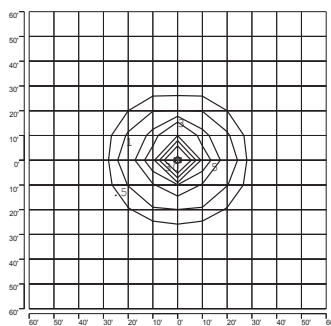

SSF SERIES

Small Square Flood

DESIGN

The SSF Flood Light is a compact HID light ideal for site, display, landscape, and general security lighting. Designed specifically for lighting trees with wide canopies, the vertical lamp placement allows for a wider distribution and more easily controlled light patterns. A number of shielding options are available for customized effects.

ACCESSORIES

PHOTOMETRICS

ISOFOOTCANDLE PLOT:
SSFB4A-100W MH FLOOD
15° AFG - 0 DEGREE TILT

ISOFOOTCANDLE PLOT:
SSFB12A-150W PSMH FLOOD
15° AFG - 0 DEGREE TILT

ORDERING INFORMATION

100W MV MT	SSFB10A-(A)
175W MV MT	SSFB11A-(A)
50W PSMH MT	SSFB2A-(A)
70W PSMH MT	SSFB3A-(A)
100W PSMH MT	SSFB4A-(A)
100W PSMH 480V	SSFB4B-(A)
150W PSMH MT	SSFB12A-(A)
175W MH MT	SSFB5A-(A)
175W MH 480V	SSFB5B-(A)
50W HPS 120V NPF	SSFB9A-R-(A)
70W HPS 120V NPF	SSFB6C-R-(A)
70W HPS MT	SSFB6A-(A)
70W HPS 480V	SSFB6B-(A)
100W HPS 120V NPF	SSFB7C-R-(A)
100W HPS MT	SSFB7A-(A)
100W HPS 480V	SSFB7B-(A)
150W HPS 120V NPF	SSFB8C-R-(A)
150W HPS MT	SSFB8A-(A)
150W HPS 480V	SSFB8B-(A)