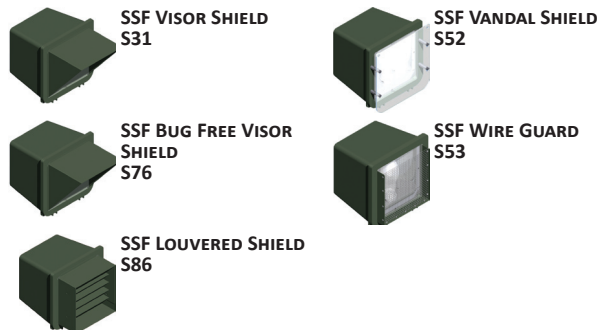

SSF SERIES

Small Square Flood

DESIGN

The SSF Flood Light is a compact HID light ideal for site, display, landscape, and general security lighting. Designed specifically for lighting trees with wide canopies, the vertical lamp placement allows for a wider distribution and more easily controlled light patterns. A number of shielding options are available for customized effects.

ACCESSORIES

PHOTOMETRICS

ISOFOOTCANDLE PLOT:
SSFB4A-100W MH FLOOD
15° AFG - 0 DEGREE TILT

ISOFOOTCANDLE PLOT:
SSFB12A-150W PSMH FLOOD
15° AFG - 0 DEGREE TILT

ORDERING INFORMATION

100W MV MT	SSFB10A-(A)
175W MV MT	SSFB11A-(A)
50W PSMH MT	SSFB2A-(A)
70W PSMH MT	SSFB3A-(A)
100W PSMH MT	SSFB4A-(A)
100W PSMH 480V	SSFB4B-(A)
150W PSMH MT	SSFB12A-(A)
175W MH MT	SSFB5A-(A)
175W MH 480V	SSFB5B-(A)
50W HPS 120V NPF	SSFB9A-R-(A)
70W HPS 120V NPF	SSFB6C-R-(A)
70W HPS MT	SSFB6A-(A)
70W HPS 480V	SSFB6B-(A)
100W HPS 120V NPF	SSFB7C-R-(A)
100W HPS MT	SSFB7A-(A)
100W HPS 480V	SSFB7B-(A)
150W HPS 120V NPF	SSFB8C-R-(A)
150W HPS MT	SSFB8A-(A)
150W HPS 480V	SSFB8B-(A)

(A) Finish

BK - Black
BZ - Bronze
USG - US Green
WH - White
SP - Special

SHIELDS

TECHNICAL INFORMATION

Constructed of die cast aluminum, it comes standard with a 1/2" threaded knuckle mount and 4KV pulse rated medium base socket. Light sources are available in 100W-175W Mercury Vapor, 50W-175W Metal Halide, or 50W-150W High Pressure Sodium. The fixture is finished with a durable polyester powdercoat paint.