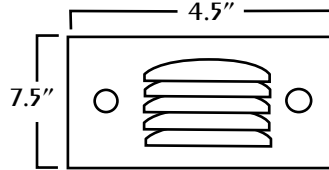

LOW VOLTAGE SMALL STEPLIGHT

TLLVSL

HOUSING

STAMPED STEEL LOUVER. STEEL BOX, TEMPERED GLASS LENS w/ GASKET.

LAMP

10 WATT-12 VOLT, 10,000 HOUR XENON LAMP.

OPTIONS

Included: 3ft. #18-2 whip w/ L.V. CONNECTOR.

DIMENSIONS

LOW VOLTAGE LARGE STEPLIGHT

TLLVSLD

HOUSING

DIE CAST ALUMINUM BOX WITH LOUVERED FACE PLATE, TEMPERED GLASS LENS WITH GASKET.

LAMP

COMES WITH DUAL 20W-12V HALOGEN LAMPS.

OPTIONS

Included: 3ft. #18-2 whip with L.V. CONNECTOR.

DIMENSIONS

ORDER INFORMATION

FIXTURE-

	CATALOG#	DESCRIPTION
EXAMPLE	TLLVSL-BK	
	TLLVSL-BZ	BRONZE
	TLLVSL-BK	BLACK
	TLLVSL-SP	CUSTOM COLOR
	TLLVSLD-BK	BLACK
	TLLVSLD-SP	CUSTOM COLOR