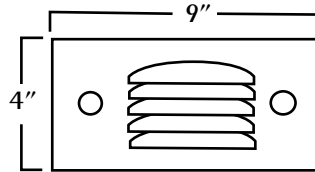

DIMENSIONS

LOW VOLTAGE LARGE STEPLIGHT

TLLVSLD

HOUSING

DIE CAST ALUMINUM BOX WITH LOUVERED FACE PLATE, TEMPERED GLASS LENS WITH GASKET.

LAMP

COMES WITH DUAL 20W-12V HALOGEN LAMPS.

OPTIONS

Included: 3ft. #18-2 whip with L.V. CONNECTOR.

DIMENSIONS

ORDER INFORMATION

FIXTURE-

	CATALOG#	DESCRIPTION
EXAMPLE	TLLVSL-BK	
	TLLVSL-BZ	BRONZE
	TLLVSL-BK	BLACK
	TLLVSL-SP	CUSTOM COLOR
	TLLVSLD-BK	BLACK
	TLLVSLD-SP	CUSTOM COLOR