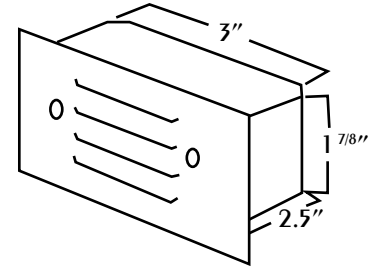

LOW VOLTAGE SMALL STEPLIGHT

TLLVSL

HOUSING

STAMPED STEEL LOUVER. STEEL BOX, TEMPERED GLASS LENS w/ GASKET.

LAMP

10 WATT-12 VOLT, 10,000 HOUR XENON LAMP.

OPTIONS

Included: 3ft. #18-2 whip w/ L.V. CONNECTOR.

DIMENSIONS

LOW VOLTAGE LARGE STEPLIGHT

TLLVSLD

HOUSING

DIE CAST ALUMINUM BOX WITH LOUVERED FACE PLATE, TEMPERED GLASS LENS WITH GASKET.

LAMP

COMES WITH DUAL 20W-12V HALOGEN LAMPS.

OPTIONS

Included: 3ft. #18-2 whip with L.V. CONNECTOR.

DIMENSIONS

ORDER INFORMATION

FIXTURE-

	CATALOG#	DESCRIPTION
EXAMPLE	TLLVSL-BK	
	TLLVSL-BZ	BRONZE
	TLLVSL-BK	BLACK
	TLLVSL-SP	CUSTOM COLOR
	TLLVSLD-BK	BLACK
	TLLVSLD-SP	CUSTOM COLOR