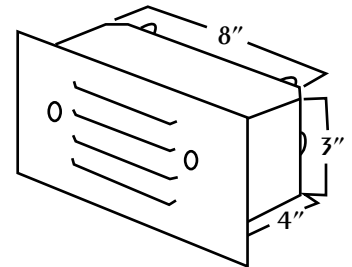

DIMENSIONS

LOW VOLTAGE LARGE STEPLIGHT

TLLVSLD

HOUSING

DIE CAST ALUMINUM BOX WITH LOUVERED FACE PLATE, TEMPERED GLASS LENS WITH GASKET.

LAMP

COMES WITH DUAL 20W-12V HALOGEN LAMPS.

OPTIONS

Included: 3ft. #18-2 whip with L.V. CONNECTOR.

DIMENSIONS

ORDER INFORMATION

FIXTURE-

	CATALOG#	DESCRIPTION
EXAMPLE	TLLVSL-BK	
	TLLVSL-BZ	BRONZE
	TLLVSL-BK	BLACK
	TLLVSL-SP	CUSTOM COLOR
	TLLVSLD-BK	BLACK
	TLLVSLD-SP	CUSTOM COLOR