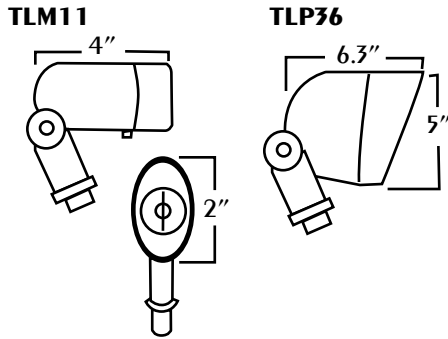

LOW VOLTAGE MR BULLETS

MR11 LAMP
PART # TLM11

PAR 36 LAMP
PART # TLP36

DIMENSIONS

COLOR OPTIONS

WHEN ORDERING FIXTURES, ADD ORDER # TO END OF ORDER CODE.

ORDER #	DESCRIPTION	
1	OLIVE DRAB GREEN	
2	WHITE	
3	BRONZE	
4	BLACK	
5	SPECIAL (CALL TECHLIGHT FOR DETAILS)	