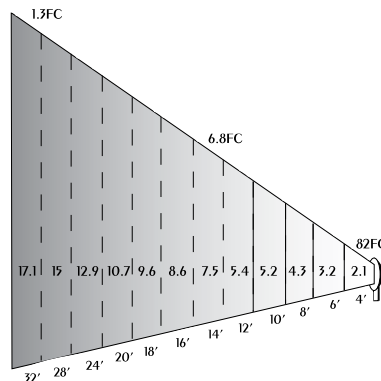

ORDER INFORMATION

FIXTURE

Catalog#	Color
TLMII-BZ	
TLMII SERIES	
TLMII-BZ	BRONZE
TLMII-BK	BLACK
TLMII-VRD	VERDE
TLMII-GRN	GREEN
TLMII-WH	WHITE
TLMII-SP	CUSTOM COLOR
TLP36 SERIES	
TLP36-BZ	BRONZE
TLP36-BK	BLACK
TLP36-VRD	VERDE
TLP36-GRN	GREEN
TLP36-WH	WHITE
TLP36-SP	CUSTOM COLOR

ACCESSORIES

Catalog#	Description
B01	1/2" ALUMINUM TREE BASE
B06	1/2" BRASS TREE BASE
B14-BZ*	1/2" ALUMINUM HOUSE BASE
SMSB	1" X 12" MOUNTING STAKE (BRASS CAP)
SMSB6	1" X 6" MOUNTING STAKE (BRASS CAP)
MMSB	1" X 18" MOUNTING STAKE (BRASS CAP)
LMSB	2.5" X 20" MOUNTING STAKE (BRASS CAP)
SI20C	TUBE SHIELD FOR MRI6 COPPER
PR2LB	BLUE LENS FOR R2
PR2LQB	QUARTER BLUE LENS FOR R2

*Specify color when ordering.

Technical Data

PAR FL