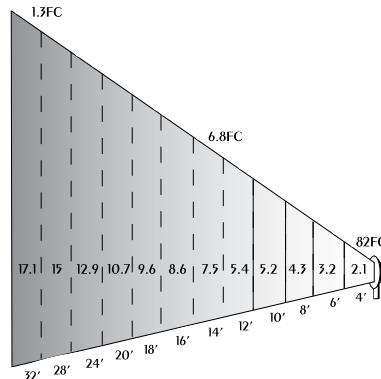

ORDER INFORMATION

FIXTURE

Catalog#	Color
TLMII-BZ	
TLMII SERIES	
TLMII-BZ	BRONZE
TLMII-BK	BLACK
TLMII-VRD	VERDE
TLMII-GRN	GREEN
TLMII-WH	WHITE
TLMII-SP	CUSTOM COLOR
TLP36 SERIES	
TLP36-BZ	BRONZE
TLP36-BK	BLACK
TLP36-VRD	VERDE
TLP36-GRN	GREEN
TLP36-WH	WHITE
TLP36-SP	CUSTOM COLOR

ACCESSORIES

Catalog#	Description
B01	1/2" ALUMINUM TREE BASE
B06	1/2" BRASS TREE BASE
B14-BZ*	1/2" ALUMINUM HOUSE BASE
SMSB	1" X 12" MOUNTING STAKE (BRASS CAP)
SMSB6	1" X 6" MOUNTING STAKE (BRASS CAP)
MMSB	1" X 18" MOUNTING STAKE (BRASS CAP)
LMSB	2.5" X 20" MOUNTING STAKE (BRASS CAP)
SI20C	TUBE SHIELD FOR MRI6 COPPER
PR2LB	BLUE LENS FOR R2
PR2LQB	QUARTER BLUE LENS FOR R2

*Specify color when ordering.

Technical Data

PAR FL