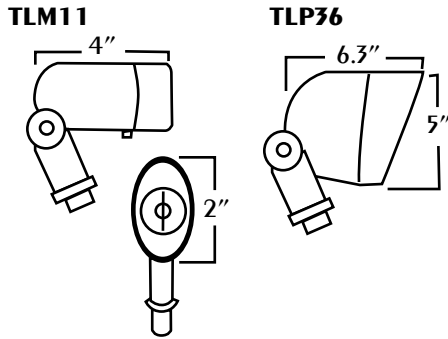

LOW VOLTAGE MR BULLETS

MR11 LAMP
PART # TLM11

PAR 36 LAMP
PART # TLP36

DIMENSIONS

COLOR OPTIONS

WHEN ORDERING FIXTURES, add ORDER # TO END OF ORDER CODE.

ORDER #	DESCRIPTION	
1	OLIVE DRAB GREEN	
2	WHITE	
3	BRONZE	
4	BLACK	
5	SPECIAL (CALL TECHLIGHT FOR DETAILS)	