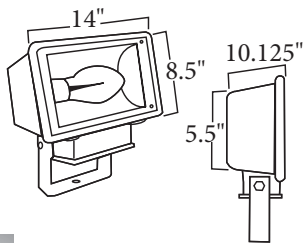

LRF SERIES

Large Rectangular Flood

DESIGN

The LRF Flood Light is our most powerful compact HID light ideal for site, display, landscape, and general security lighting. Designed as a “power flood”, it can be used to accent large, wide tree canopies or cover large areas for security. A number of shielding options are available for customized effects.