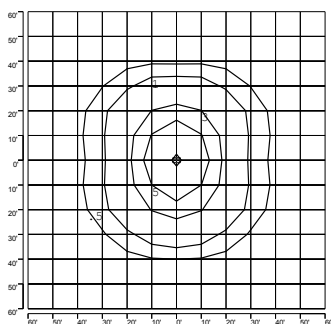

ACCESSORIES

2 3/8" OD TENON MOUNT ADAPTOR P4024D

BUTTON TYPE PHOTOCELL P1000PC

TREE MOUNT BASE B04

WALL MOUNT BRACKET LRFWB

PHOTOMETRICS

ISOFOOTCANDLE PLOT:
LRFB2A-PS 250W PSMH FLOOD
25' AFG - 0 DEGREE TILT