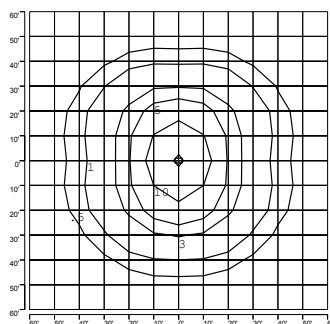

ACCESSORIES

2 3/8" OD TENON MOUNT ADAPTOR P4024D

BUTTON TYPE PHOTOCELL P1000PC

TREE MOUNT BASE B04

WALL MOUNT BRACKET LRFWB

PHOTOMETRICS

ISOFOOTCANDLE PLOT:
LRFB2A-PS 250W PSMH FLOOD
25' AFG - 0 DEGREE TILT