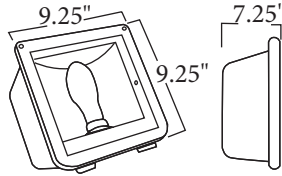

SSF SERIES

Small Square Flood

ORDERING INFORMATION

Description	Part Number
100W MV MT	SSFB10A-(A)
175W MV MT	SSFB11A-(A)

Option Codes

(A) Finish

- BK - Black
- BZ - Bronze
- GR - OD Green
- WH - White
- SP - Special

DESIGN

The SSF Flood Light is a compact Mercury Vapor light ideal for site, landscape, and general security lighting. Designed specifically for lighting trees with wide canopies, the vertical lamp placement allows for a wider distribution and more easily controlled light patterns. A number of shielding options are available for customized effects.