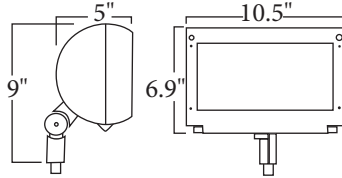

DESIGN

The RBFS Small Round Back Flood is a compact light ideal for site, landscape, flag pole, and general security lighting. The sleek curve and contemporary look make them more aesthetically pleasing than regular commercial floods. A number of shielding options are available for customized effects.

ACCESSORIES

ORDERING INFORMATION

Description	Part Number
50W MV 120V	RBFSF1A- (A)
50W MH 120V	RBFSA3A- (A)
70W MH 120V	RBFSA4A- (A)
100W MH 120V	RBFSA5A- (A)
50W HPS 120V	RBFSB1A- (A)
70W HPS 120V	RBFSB2A- (A)
100W HPS 120V	RBFSB3A- (A)
42W FLUOR 120V	RBFS1A- (A)
75W T4 QUARTZ 120V	RBFS1A- (A)
100W T4 QUARTZ 120V	RBFS1B- (A)
150W T4 QUARTZ 120V	RBFS1C- (A)
250W T4 QUARTZ 120V	RBFS1D- (A)

Option Codes

(A) Finish
BK - Black
BZ - Bronze
GR - OD Green
WH - White
SP - Special

(Fixture comes standard with 1/2" threaded knuckle.)

SHIELDS

TECHNICAL INFORMATION

Constructed of die cast aluminum, it comes standard with a 1/2" threaded cast aluminum knuckle mount. Light sources are available in 50W Mercury Vapor, 50W-100W Metal Halide, 50W-100W High Pressure Sodium, 42W Fluorescent, and 75W-250W T4 Quartz. The fixture is finished with a durable polyester powdercoat paint.