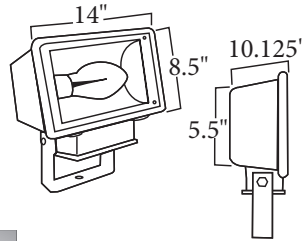

LRF SERIES

Large Rectangular Flood

DESIGN

The LRF Flood Light is our most powerful compact Mercury Vapor light ideal for site, landscape, and general security lighting. Designed as a “power flood”, it can be used to accent large, wide tree canopies or cover large areas for security. A number of shielding options are available for customized effects.

ACCESSORIES

ORDERING INFORMATION

Description	Part Number
100W MV MT	LRFB12A- (A)
175W MV MT	LRFB4A- (A)
175W MV 480V	LRFB4B- (A)
250W MV MT	LRFB5A- (A)
250W MV 480V	LRFB5B- (A)

Option Codes

(A) Finish
BK - Black
BZ - Bronze
GR - OD Green
WH - White
SP - Special

SHIELDS

TECHNICAL INFORMATION

Constructed of die cast aluminum, it comes standard with a trunion mount and 4KV pulse rated mogul base socket. Light sources are available in 100W-250W Mercury Vapor. The fixture is finished with a durable polyester powdercoat paint.