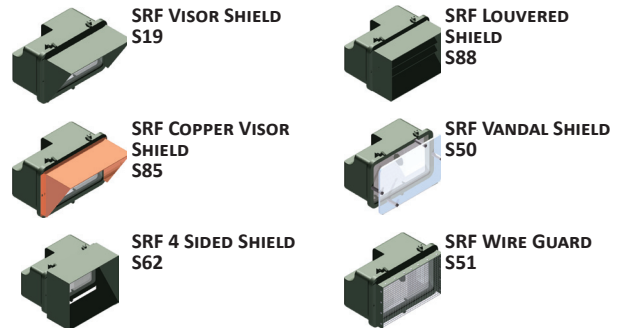

SRF SERIES

Small Rectangular Flood

ORDERING INFORMATION

Description	Part Number
50W MV 120V	SRFBB- (A)
50W MV MT	SRFBA- (A)
75W MV MT	SRFBP- (A)
100W MV MT	SRFBC- (A)

Option Codes

(A) Finish

- BK - Black
- BZ - Bronze
- GR - OD Green
- WH - White
- SP - Special

DESIGN

The SRF Flood Light is a compact Mercury Vapor light ideal for site, landscape, and general security lighting. Designed specifically for lighting small trees with medium canopies. A number of shielding options are available for customized effects.

ACCESSORIES

SHIELDS

TECHNICAL INFORMATION

Constructed of die cast aluminum, it comes standard with a 1/2" threaded knuckle mount and 4KV pulse rated medium base socket. Light sources are available in 50W-100W Mercury Vapor. The fixture is finished with a durable polyester powdercoat paint.