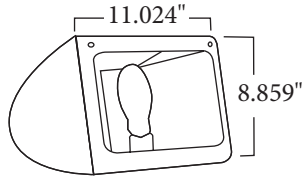

ORDERING INFORMATION

Description	Part Number
100W MV MT	RBF1A- (A) - (B)
175W MV MT	RBF2A- (A) - (B)

Option Codes

(A) Beam Pattern	(B) Finish	(Fixture comes standard with 1/2" threaded knuckle. See accessories for additional mounting options.)
1 - Horizontal Flood	BK - Black	
2 - Vertical Flood	BZ - Bronze	
3 - Horizontal Spot	GR - OD Green	
	WH - White	
	SP - Special	

DESIGN

The RBF Flood Light is a compact Mercury Vapor light ideal for site, landscape, flag pole, and general security lighting. The sleek curve and contemporary look make them more aesthetically pleasing than regular commercial floods. A number of shielding options are available for customized effects.

ACCESSORIES

SHIELDS

TECHNICAL INFORMATION

Constructed of die cast aluminum, it comes standard with a 1/2" threaded knuckle mount and 4KV pulse rated medium base socket. Light sources are available in 100W-175W Mercury Vapor. The fixture is finished with a durable polyester powdercoat paint.