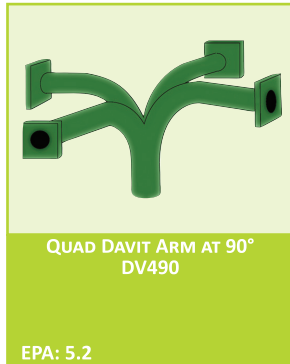

SPORTS ACCESSORIES

Many of the fittings used are completely interchangeable between the Techlight product families. This consistency in the manufacturing process ensures that a mounting or application solution is available for any number of installation scenarios. Additional mounting options such as tenon adaptors, bull horns, arm mount adaptors, pole mount adaptors, and wall mount adaptors can be found in the Poles & Accessories section of this catalog.