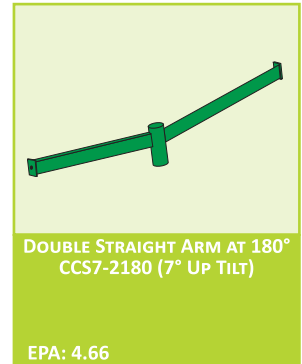

SPORTS ACCESSORIES

Many of the fittings used are completely interchangeable between the Techlight product families. This consistency in the manufacturing process ensures that a mounting or application solution is available for any number of installation scenarios. Additional mounting options such as tenon adaptors, bull horns, arm mount adaptors, pole mount adaptors, and wall mount adaptors can be found in the Poles & Accessories section of this catalog.