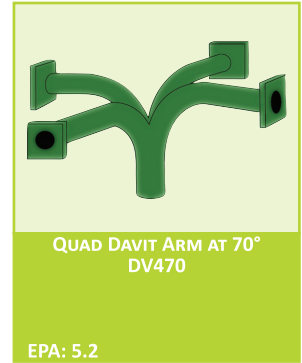

SPORTS ACCESSORIES

Many of the fittings used are completely interchangeable between the Techlight product families. This consistency in the manufacturing process ensures that a mounting or application solution is available for any number of installation scenarios. Additional mounting options such as tenon adaptors, bull horns, arm mount adaptors, pole mount adaptors, and wall mount adaptors can be found in the Poles & Accessories section of this catalog.