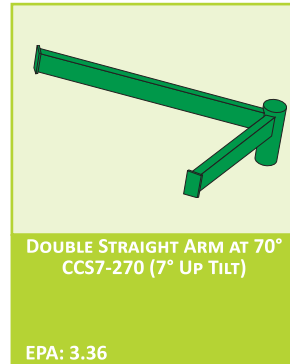

SPORTS ACCESSORIES

Many of the fittings used are completely interchangeable between the Techlight product families. This consistency in the manufacturing process ensures that a mounting or application solution is available for any number of installation scenarios. Additional mounting options such as tenon adaptors, bull horns, arm mount adaptors, pole mount adaptors, and wall mount adaptors can be found in the Poles & Accessories section of this catalog.