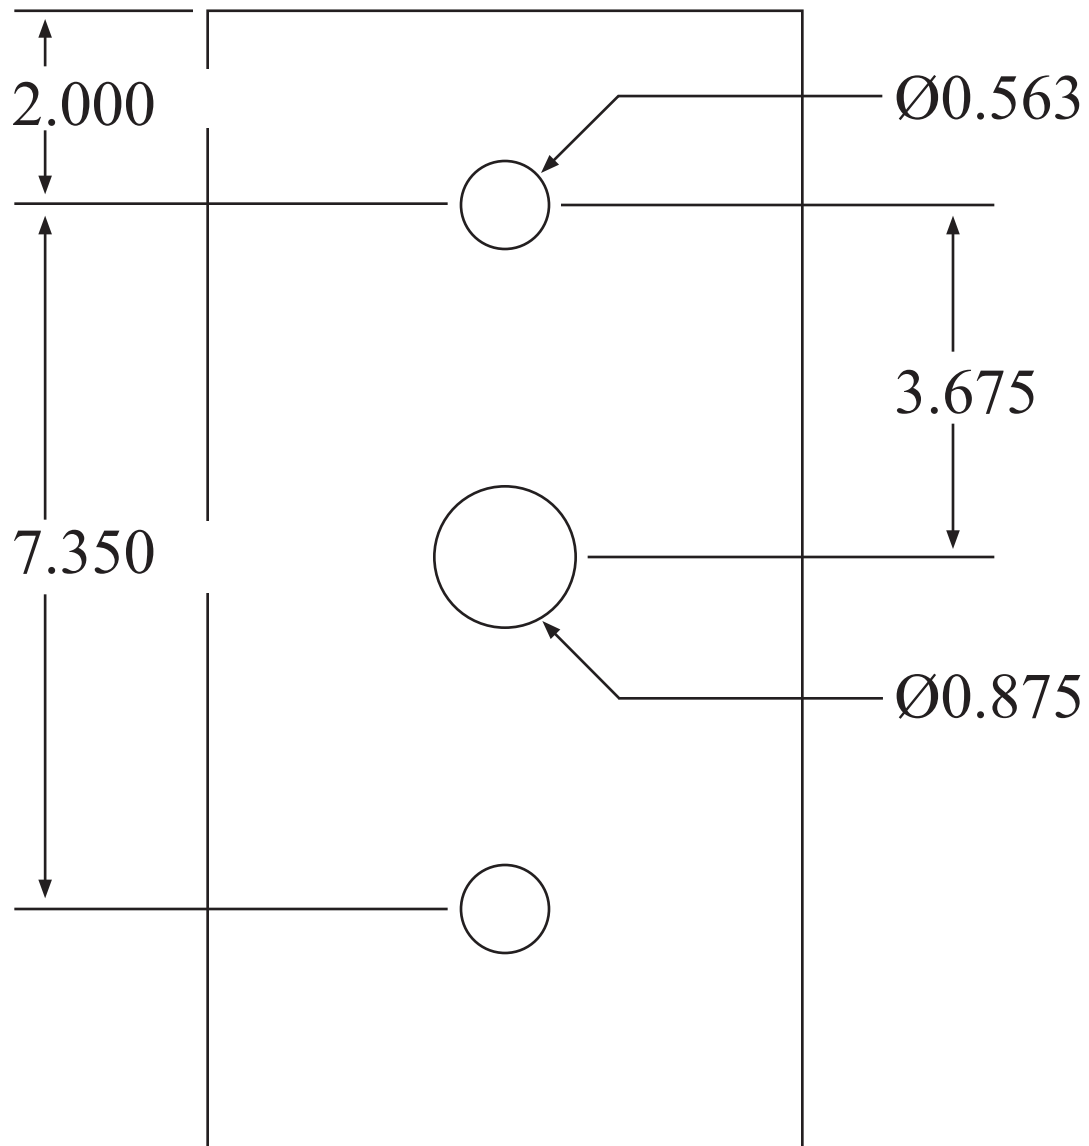

TECHLIGHT

Drill Template

VSA

NOT TO SCALE