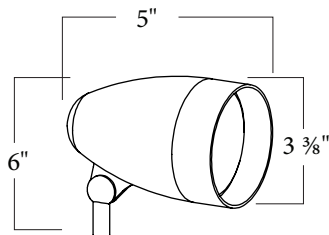

SPECIALTY LIGHTING

Facade Light

ORDERING INFORMATION

PAR38 INC, FACADE UP, NO LAMP

TLR38- (A)

PAR38 INC, FACADE UP, WITH 150W LAMP

TLR38-L- (A)

(A) Finish

BK - Black
BZ - Bronze
USG - US Green
WH - White
SP - Special

DESIGN

The TLR38 is a line voltage incandescent PAR38 bullet designed specifically for façade lighting. The attractive yet economical design makes this fixture ideal for single home or multi-family applications.

ACCESSORIES

TREE BASE
B01

1/2" CONDUIT BASE
B02

4" ROUND THREE
HOLE COVER
B03

20" x 2 1/2" Mounting
Stake
LMS

20" x 2 1/2" Mounting
Stake with Brass Cap
LMSB

TECHNICAL INFORMATION

Constructed of die cast aluminum, it comes standard with our 1/2" Precise Aim threaded knuckle mount. Light sources available up to 150W PAR38 Incandescent for line voltage operation. The fixture is finished with a durable polyester powdercoat paint.