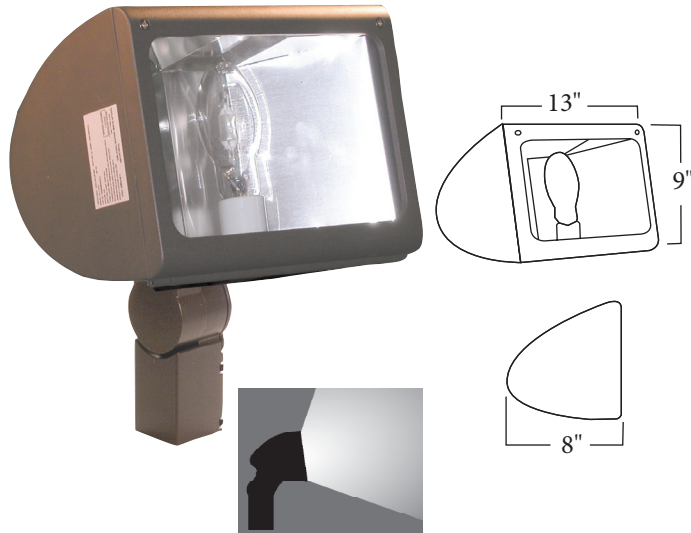

### Round Back Flood

## DESIGN

The RBF Flood Light is a compact HID light ideal for site, landscape, flag pole, and general security lighting. The sleek curve and contemporary look make them more aesthetically pleasing than regular commercial floods. A number of shielding options are available for customized effects.

## TECHNICAL INFORMATION

Constructed of die cast aluminum, it comes standard with a 1/2" threaded knuckle mount and 4KV pulse rated medium base socket. Light sources are available in 100W-175W Mercury Vapor, 50W-175W Metal Halide, or 70W-150W High Pressure Sodium. The fixture is finished with a durable polyester powdercoat paint.