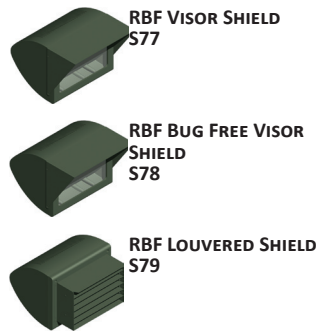

SHIELDS

TECHNICAL INFORMATION

Constructed of die cast aluminum, it comes standard with a 1/2" threaded knuckle mount and 4KV pulse rated medium base socket. Light sources are available in 100W-175W Mercury Vapor, 50W-175W Metal Halide, or 70W-150W High Pressure Sodium. The fixture is finished with a durable polyester powdercoat paint.

WWW.TEHLIGHTUSA.COM