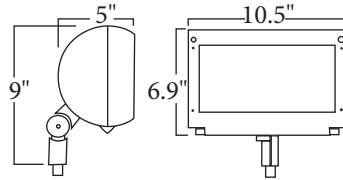

RBFS SERIES

Small Round Back Flood

Fixture shown with B01 Tree Baser which is ordered separately.

DESIGN

The RBFS Small Round Back Flood is a compact light ideal for site, landscape, flag pole, and general security lighting. The sleek curve and contemporary look make them more aesthetically pleasing than regular commercial floods. A number of shielding options are available for customized effects.

ACCESSORIES

TREE BASE
B01

MOUNTING STAKE
SMSB
MMSB
LMSB

2 3/8" OD TENON
MOUNT ADAPTOR
P4025D

BRASS JUNCTION BOX
TLSBBJB

ORDERING INFORMATION

Description	Part Number
50W MV 120V	RBFSF1A- (A)
50W MH 120V	RBFSA3A- (A)
70W MH 120V	RBFSA4A- (A)
100W MH 120V	RBFSA5A- (A)
50W HPS 120V	RBFSB1A- (A)
70W HPS 120V	RBFSB2A- (A)
100W HPS 120V	RBFSB3A- (A)
42W FLUOR 120V	RBFS1A- (A)
75W T4 QUARTZ 120V	RBFS1A- (A)
100W T4 QUARTZ 120V	RBFS1B- (A)
150W T4 QUARTZ 120V	RBFS1C- (A)
250W T4 QUARTZ 120V	RBFS1D- (A)