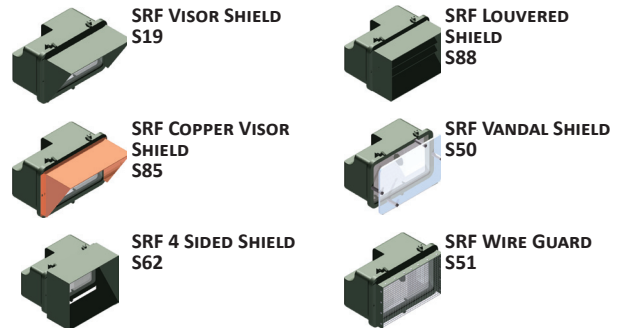

SRF SERIES

Small Rectangular Flood

ORDERING INFORMATION

Description	Part Number
50W MV 120V	SRFBB- (A)
50W MV MT	SRFBA- (A)
75W MV MT	SRFBP- (A)
100W MV MT	SRFBC- (A)

Option Codes

(A) Finish

- BK - Black
- BZ - Bronze
- GR - OD Green
- USG- US Green
- WH - White
- SP - Special

DESIGN

The SRF Flood Light is a compact Mercury Vapor light ideal for site, landscape, and general security lighting. Designed specifically for lighting small trees with medium canopies. A number of shielding options are available for customized effects.

ACCESSORIES

SHIELDS

TECHNICAL INFORMATION

Constructed of die cast aluminum, it comes standard with a 1/2" threaded knuckle mount and 4KV pulse rated medium base socket. Light sources are available in 50W-100W Mercury Vapor. The fixture is finished with a durable polyester powdercoat paint.

DESIGN

The SRF Flood Light is a compact Mercury Vapor light ideal for site, landscape, and general security lighting. Designed specifically for lighting small trees with medium canopies. The brass housing makes this fixture ideal for harsh or coastal environments. A number of shielding options are available for customized effects.