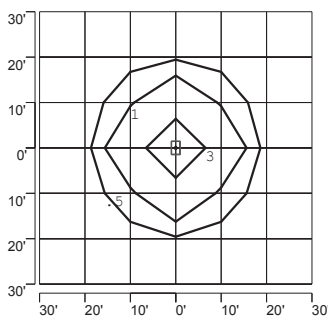

SRF SERIES

Small Rectangular Flood

DESIGN

The SRF Flood Light is a compact HID light ideal for site, display, landscape, and general security lighting. Designed specifically for lighting small trees with medium canopies. A number of shielding options are available for customized effects.

ACCESSORIES

PHOTOMETRICS

ISOFOOTCANDLE PLOT:
SRFGC-100W MV FLOOD
15' AFG - 0 DEGREE TILT

1.800.225.0727

ORDERING INFORMATION

| | |
|----------------------|----------------|
| 50W MV 120V | SRFBF-(A) |
| 50W MV MT | SRFBA-(A) |
| 75W MV MT | SRFBP-(A) |
| 100W MV MT | SRFBC-(A) |
| 50W MH MT | SRFBT-(A) |
| 35W HPS 120V NPF | SRFBD-(A) |
| 50W HPS 120V NPF | SRFBE-(A) |
| 70W HPS 120V NPF | SRFBF-(A) |
| 100W HPS 120V NPF | SRFBG-(A) |
| 150W HPS 120V NPF | SRFBH-(A) |
| 13W PL 120V 27K | SRFPLSA-27-(A) |
| 13W PL 120V 41K | SRFPLSA-41-(A) |
| 13W PL 277V 27K | SRFPLSB-27-(A) |
| 13W PL 277V 41K | SRFPLSB-41-(A) |
| DUAL 12W PL 120V 27K | SRFPLDA-27-(A) |
| DUAL 13W PL 120V 41K | SRFPLDA-41-(A) |
| DUAL 13W PL 277V 27K | SRFPLDB-27-(A) |
| DUAL 13W PL 277V 41K | SRFPLDB-41-(A) |