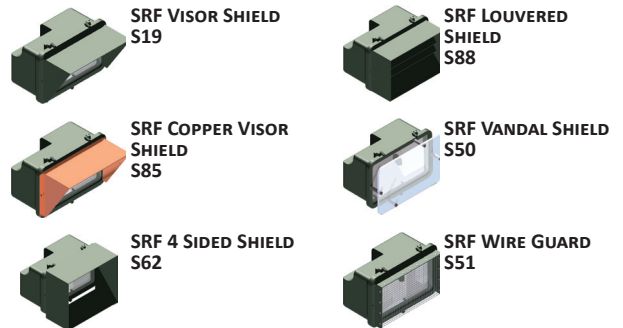

SRF SERIES

Small Rectangular Flood

DESIGN

The SRF Flood Light is a compact HID light ideal for site, display, landscape, and general security lighting. Designed specifically for lighting small trees with medium canopies. A number of shielding options are available for customized effects.

ACCESSORIES

PHOTOMETRICS

ISOFOOTCANDLE PLOT:
SRFGC-100W MV FLOOD
15' AFG - 0 DEGREE TILT

1.800.225.0727

ORDERING INFORMATION

| | |
|----------------------|----------------|
| 50W MV 120V | SRFBF-(A) |
| 50W MV MT | SRFBA-(A) |
| 75W MV MT | SRFBP-(A) |
| 100W MV MT | SRFBC-(A) |
| 50W MH MT | SRFBT-(A) |
| 35W HPS 120V NPF | SRFBD-(A) |
| 50W HPS 120V NPF | SRFBE-(A) |
| 70W HPS 120V NPF | SRFBF-(A) |
| 100W HPS 120V NPF | SRFBG-(A) |
| 150W HPS 120V NPF | SRFBH-(A) |
| 13W PL 120V 27K | SRFPLSA-27-(A) |
| 13W PL 120V 41K | SRFPLSA-41-(A) |
| 13W PL 277V 27K | SRFPLSB-27-(A) |
| 13W PL 277V 41K | SRFPLSB-41-(A) |
| DUAL 12W PL 120V 27K | SRFPLDA-27-(A) |
| DUAL 13W PL 120V 41K | SRFPLDA-41-(A) |
| DUAL 13W PL 277V 27K | SRFPLDB-27-(A) |
| DUAL 13W PL 277V 41K | SRFPLDB-41-(A) |

(A) Finish

BK - Black
BZ - Bronze
USG - US Green
WH - White
SP - Special

SHIELDS

TECHNICAL INFORMATION

Constructed of die cast aluminum, it comes standard with a 1/2" threaded knuckle mount and 4KV pulse rated medium base socket. Light sources are available in 50W-100W Mercury Vapor, 50W Metal Halide, 35W-150W High Pressure Sodium, or 13W-26W Compact Fluorescent. The fixture is finished with a durable polyester powdercoat paint.

WWW.TEHLIGHTUSA.COM

SRF BRASS SERIES

Brass Small Rectangular Flood

DESIGN

The SRF Flood Light is a compact HID light ideal for site, display, landscape, and general security lighting. Designed specifically for lighting small trees with medium canopies. The brass housing makes this fixture ideal for harsh or coastal environments. A number of shielding options are available for customized effects.