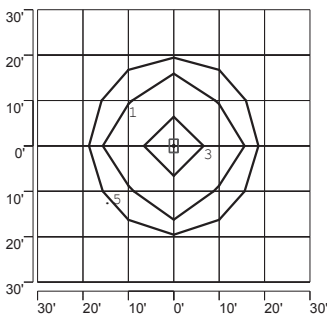

PHOTOMETRICS

ISOFOOTCANDLE PLOT:
SRFGC-100W MV FLOOD
15' AFG - 0 DEGREE TILT

TECHLIGHT

ORDERING INFORMATION

50W MV 120V	SRF-BRB-(A)
50W MV MT	SRF-BRA-(A)
75W MV MT	SRF-BRP-(A)
100W MV MT	SRF-BRC-(A)
50W MH MT	SRF-BRH-(A)
35W HPS 120V NPF	SRF-BRD-(A)
50W HPS 120V NPF	SRF-BRE-(A)
70W HPS 120V NPF	SRF-BRF-(A)
100W HPS 120V NPF	SRF-BRG-(A)
13W PL 120V 27K	SRF-BRJ27-(A)
13W PL 120V 41K	SRF-BRJ41-(A)
13W PL 277V 27K	SRF-BRL27-(A)
13W PL 277V 41K	SRF-BRL41-(A)
DUAL 13W PL 120V 27K	SRF-BRK27-(A)
DUAL 13W PL 120V 41K	SRF-BRK41-(A)
DUAL 13W PL 277V 27K	SRF-BRM27-(A)
DUAL 13W PL 277V 41K	SRF-BRM41-(A)

(A) Finish

BK - Black
BZ - Bronze
USG - US Green
WH - White
SP - Special