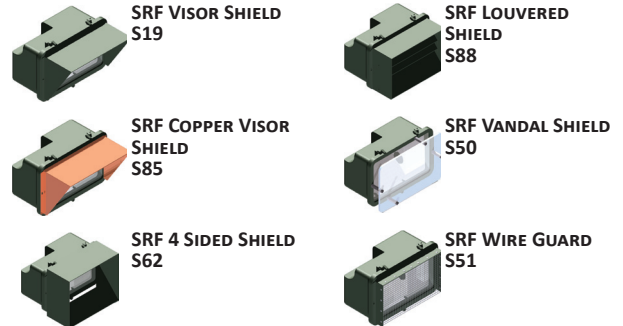

WWW.TEHLIGHTUSA.COM

SRF BRASS SERIES

Brass Small Rectangular Flood

DESIGN

The SRF Flood Light is a compact HID light ideal for site, display, landscape, and general security lighting. Designed specifically for lighting small trees with medium canopies. The brass housing makes this fixture ideal for harsh or coastal environments. A number of shielding options are available for customized effects.

ACCESSORIES

PHOTOMETRICS

ISOFOOTCANDLE PLOT:
SRFGC-100W MV FLOOD
15' AFG - 0 DEGREE TILT

TECHLIGHT

ORDERING INFORMATION

| | |
|----------------------|---------------|
| 50W MV 120V | SRF-BRB-(A) |
| 50W MV MT | SRF-BRA-(A) |
| 75W MV MT | SRF-BRP-(A) |
| 100W MV MT | SRF-BRC-(A) |
| 50W MH MT | SRF-BRH-(A) |
| 35W HPS 120V NPF | SRF-BRD-(A) |
| 50W HPS 120V NPF | SRF-BRE-(A) |
| 70W HPS 120V NPF | SRF-BRF-(A) |
| 100W HPS 120V NPF | SRF-BRG-(A) |
| 13W PL 120V 27K | SRF-BRJ27-(A) |
| 13W PL 120V 41K | SRF-BRJ41-(A) |
| 13W PL 277V 27K | SRF-BRL27-(A) |
| 13W PL 277V 41K | SRF-BRL41-(A) |
| DUAL 13W PL 120V 27K | SRF-BRK27-(A) |
| DUAL 13W PL 120V 41K | SRF-BRK41-(A) |
| DUAL 13W PL 277V 27K | SRF-BRM27-(A) |
| DUAL 13W PL 277V 41K | SRF-BRM41-(A) |

(A) Finish

BK - Black
BZ - Bronze
USG - US Green
WH - White
SP - Special

SHIELDS

TECHNICAL INFORMATION

Constructed of die cast brass, it comes standard with a 1/2" threaded knuckle mount and 4KV pulse rated medium base socket. Light sources are available in 50W-100W Mercury Vapor, 50W Metal Halide, 35W-150W High Pressure Sodium, or 13W-26W Compact Fluorescent. The fixture can be finished with a durable polyester powdercoat paint or provided with a natural brass finish.