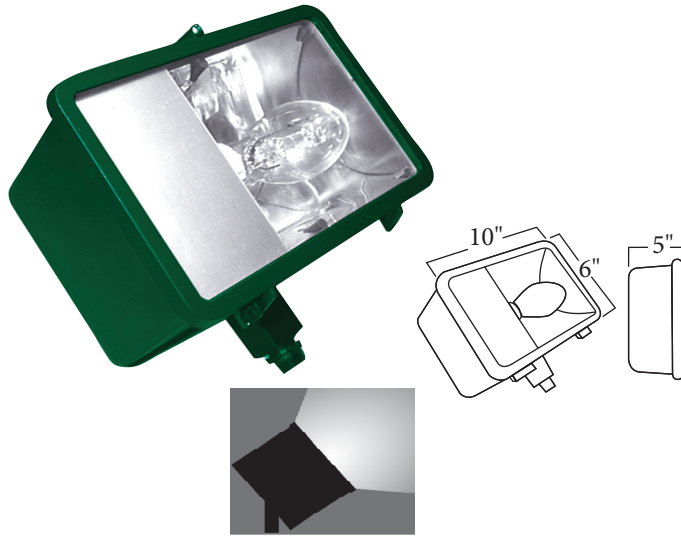

SRF SERIES

Small Rectangular Flood

DESIGN

The SRF Flood Light is a compact HID light ideal for site, display, landscape, and general security lighting. Designed specifically for lighting small trees with medium canopies. A number of shielding options are available for customized effects.

ACCESSORIES

PHOTOMETRICS

ISOFOOTCANDLE PLOT:
SRFGC-100W MV FLOOD
15' AFG - 0 DEGREE TILT

1.800.225.0727

ORDERING INFORMATION

| | |
|----------------------|----------------|
| 50W MV 120V | SRFBF-(A) |
| 50W MV MT | SRFBA-(A) |
| 75W MV MT | SRFBP-(A) |
| 100W MV MT | SRFBC-(A) |
| 50W MH MT | SRFBT-(A) |
| 35W HPS 120V NPF | SRFBD-(A) |
| 50W HPS 120V NPF | SRFBE-(A) |
| 70W HPS 120V NPF | SRFBF-(A) |
| 100W HPS 120V NPF | SRFBG-(A) |
| 150W HPS 120V NPF | SRFBH-(A) |
| 13W PL 120V 27K | SRFPLSA-27-(A) |
| 13W PL 120V 41K | SRFPLSA-41-(A) |
| 13W PL 277V 27K | SRFPLSB-27-(A) |
| 13W PL 277V 41K | SRFPLSB-41-(A) |
| DUAL 12W PL 120V 27K | SRFPLDA-27-(A) |
| DUAL 13W PL 120V 41K | SRFPLDA-41-(A) |
| DUAL 13W PL 277V 27K | SRFPLDB-27-(A) |
| DUAL 13W PL 277V 41K | SRFPLDB-41-(A) |

(A) Finish

BK - Black
BZ - Bronze
USG - US Green
WH - White
SP - Special

SHIELDS

TECHNICAL INFORMATION

Constructed of die cast aluminum, it comes standard with a 1/2" threaded knuckle mount and 4KV pulse rated medium base socket. Light sources are available in 50W-100W Mercury Vapor, 50W Metal Halide, 35W-150W High Pressure Sodium, or 13W-26W Compact Fluorescent. The fixture is finished with a durable polyester powdercoat paint.

WWW.TEHLIGHTUSA.COM

SRF BRASS SERIES

Brass Small Rectangular Flood

DESIGN

The SRF Flood Light is a compact HID light ideal for site, display, landscape, and general security lighting. Designed specifically for lighting small trees with medium canopies. The brass housing makes this fixture ideal for harsh or coastal environments. A number of shielding options are available for customized effects.