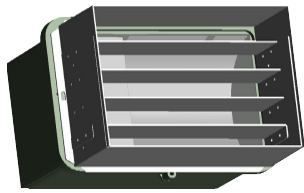

Shields

SRF

Notes

Type

SMALL
SQUARE FLOOD

S19
3 Sided
Shield

S62
4 Sided
Shield

S88
LOUVER
Shield

S85
3 Sided
Copper Shield

S62C
4 Sided
Copper Shield

S50
Polycarb
GUARD

S51
Wire
GUARD