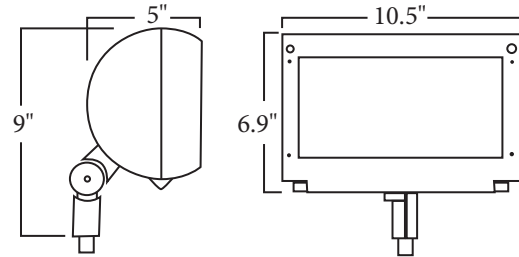

Fixture shown with B01 Tree Base which is ordered separately.

DIMENSIONS

Est Shipping Weight: 21 lbs

Please contact your Techlight Sales Representative for more information.
All dimensions subject to change without notice.