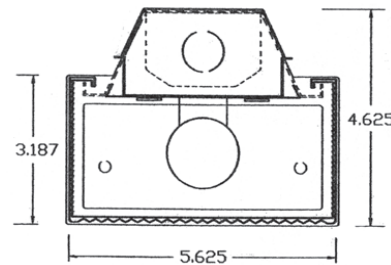

DIMENSIONS

Please contact your Horizon Sales Representative for more information.
All dimensions subject to change without notice.

Ordering Nomenclature

Ex: (Single Wrap, 1 Lamp, 32W T8, 4', Multi-Volt = SW132D)

SERIES	NUMBER OF LAMPS	WATTAGE	VOLTAGE	BALLAST FACTOR	OPTIONS
SW For tandem double-length unit, add suffix T Ex: SWT	1 (Per cross section)	14 - 14W T5, 22" 17 - 17W T8, 24" 25 - 25W T8, 36" 28T5 - 28W T5, 46" 28T8 - 28W T8, 48" 32 - 32W T8, 48" 48HO - 60W 800mA, 48" 54 - 54W T5HO, 46"	D - Multi-Volt 1 - 120V 2 - 277V 3 - 347V 4 - 480V *Multi-Volt is 120/277V	BLANK - Normal H - High L - Low	10RS - ≤10% THD, Rapid Start P - Program Start 20 - ≤20% THD EB5 - 500 Lumen Emergency Ballast EB7 - 700 Lumen Emergency Ballast EB14 - 1400 Lumen Emergency Ballast EB30 - 3000 Lumen Emergency Ballast FBF - Fast-Blow Fuse SBF - Slow-Blow Fuse AF6 - 6', 3/8" dia., Armored Flex Cable SJ6 - 6', 3/8" dia., 16/3 SJ Cord SJ10 - 10', 3/8" dia., 16/3 SJ Cord PWO - Palletized without Cartons CD - Continuous Dimming (T8) SD - Step Dimming (T8) CD5 - Continuous Dimming (T5) SD5 - Step Dimming (T5) WOC - 120/277 Volt Sensor WOC1 - 347/480 Volt Sensor C1 - 6' Cord w/120V Nema Plug 16/3 15A C2 - 6' Cord w/277V Nema Plug 16/3 15A C3 - 10' Cord w/277V Nema Plug 16/3 20A C4 - 6' Cord w/480V Nema Plug 16/3 15A WH34- Wiring Harness 3-Wire 4-Foot WH44- Wiring Harness 4-Wire 4-Foot WH54- Wiring Harness 5-Wire 4-Foot

ADDITIONAL OPTIONS

WHC - (3)S Hooks and 36" Chain Set	G15 - 15' Aircraft Cable w/ 12" Arms
THE - Tong Hanger, End Mount	
THS - Tong Hanger, Side Mount	
G10 - 10' Aircraft Cable w/ 12" Arms	
G12 - 12' Aircraft Cable w/ 12" Arms	

Energy Saving Tip!
Our Occupancy Sensor
option instantly turns
lights on and off