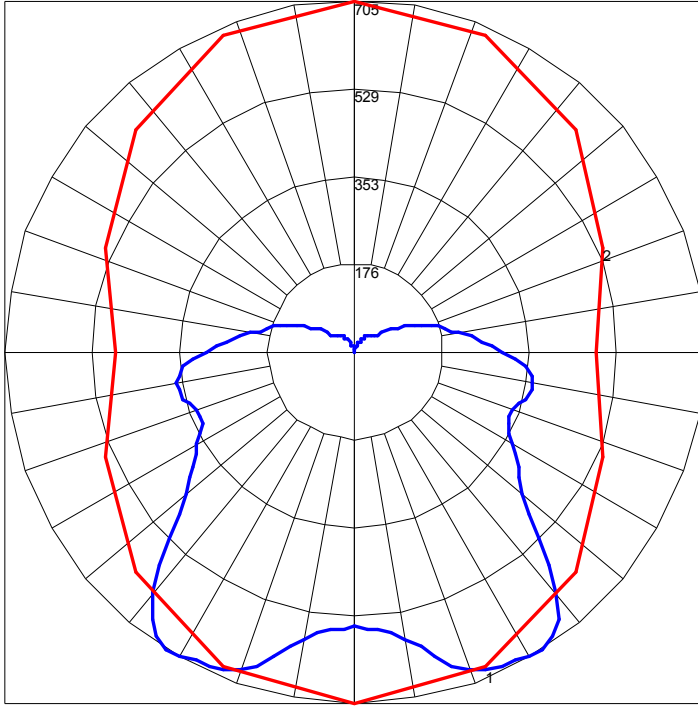

Ordering Nomenclature

Ex: (Single Wrap, 1 Lamp, 32W T8, 4', Multi-Volt = SW132D)

--	--	--	--	--	--

SERIES	NUMBER OF LAMPS	WATTAGE	VOLTAGE	BALLAST FACTOR	OPTIONS
SW For tandem double-length unit, add suffix T Ex: SWT	1 (Per cross section)	14 - 14W T5, 22" 17 - 17W T8, 24" 25 - 25W T8, 36" 28T5 - 28W T5, 46" 28T8 - 28W T8, 48" 32 - 32W T8, 48" 48HO - 60W 800mA, 48" 54 - 54W T5HO, 46"	D - Multi-Volt 1 - 120V 2 - 277V 3 - 347V 4 - 480V *Multi-Volt is 120/277V	BLANK - Normal H - High L - Low	10RS - ≤10% THD, Rapid Start P - Program Start 20 - ≤20% THD EB5 - 500 Lumen Emergency Ballast EB7 - 700 Lumen Emergency Ballast EB14 - 1400 Lumen Emergency Ballast EB30 - 3000 Lumen Emergency Ballast FBF - Fast-Blow Fuse SBF - Slow-Blow Fuse AF6 - 6', 3/8" dia., Armored Flex Cable SJ6 - 6', 3/8" dia., 16/3 SJ Cord SJ10 - 10', 3/8" dia., 16/3 SJ Cord PWO - Palletized without Cartons CD - Continuous Dimming (T8) SD - Step Dimming (T8) CD5 - Continuous Dimming (T5) SD5 - Step Dimming (T5) WOC - 120/277 Volt Sensor WOC1 - 347/480 Volt Sensor C1 - 6' Cord w/120V Nema Plug 16/3 15A C2 - 6' Cord w/277V Nema Plug 16/3 15A C3 - 10' Cord w/277V Nema Plug 16/3 20A C4 - 6' Cord w/480V Nema Plug 16/3 15A WH34- Wiring Harness 3-Wire 4-Foot WH44- Wiring Harness 4-Wire 4-Foot WH54- Wiring Harness 5-Wire 4-Foot

Energy Saving Tip!
Our Occupancy Sensor
option instantly turns
lights on and off

POLAR GRAPH

Maximum Candela = 705 Located At Horizontal Angle = 90, Vertical Angle = 32.5
1 - Vertical Plane Through Horizontal Angles (90 - 270) (Through Max. Cd.)
2 - Horizontal Cone Through Vertical Angle (32.5) (Through Max. Cd.)