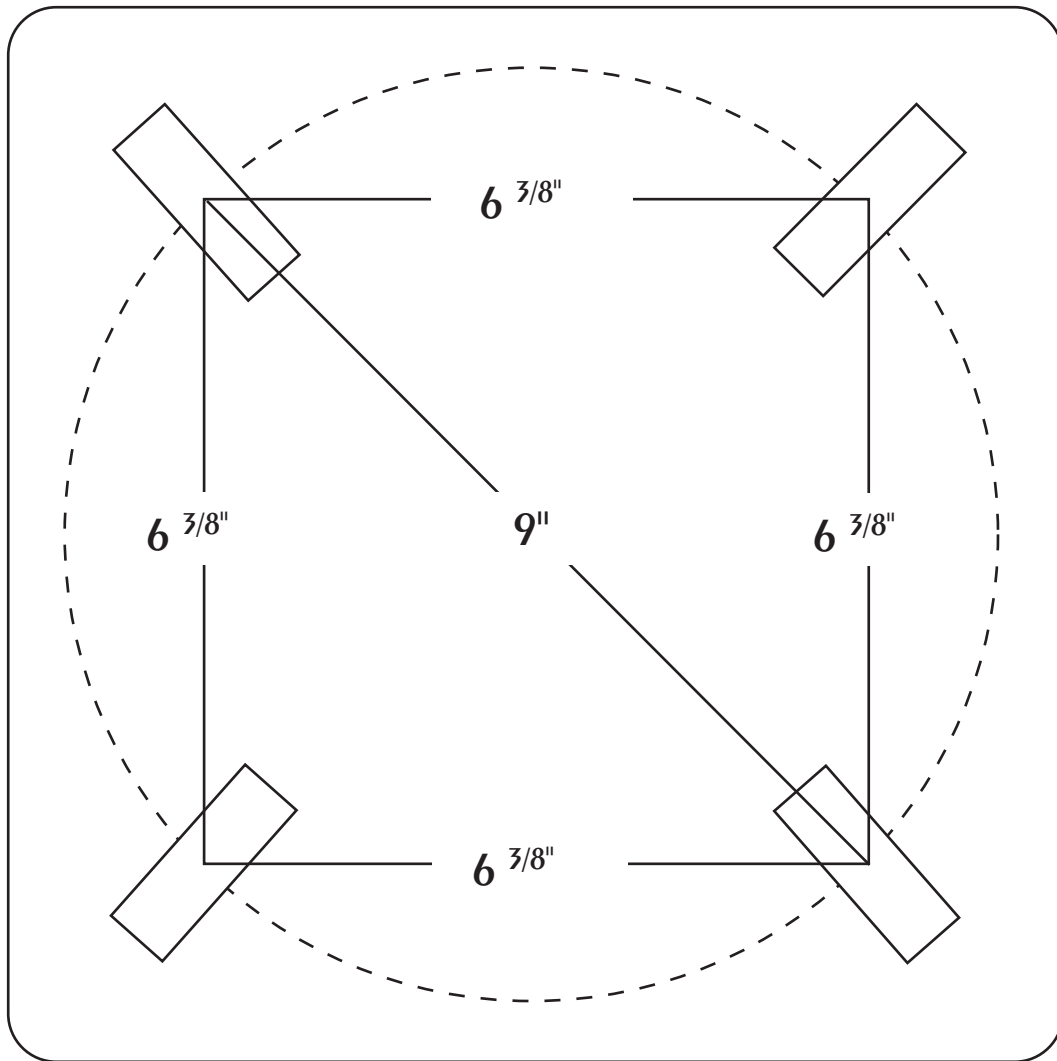

# TECHLIGHT BOLT CIRCLE

9" Bolt Circle

NOT TO SCALE