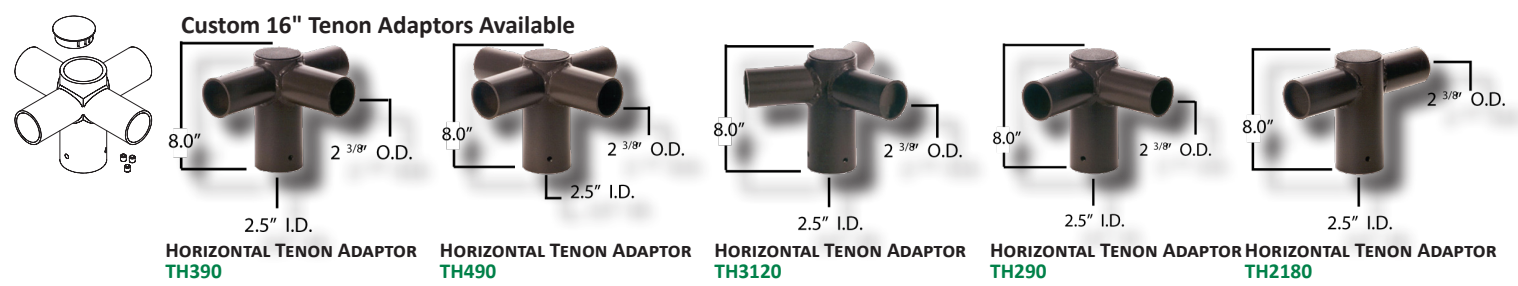

CRAFTSMANSHIP BEYOND COMPARE

At Techlight, we believe that every detail matters. Our collection of mounts is a testament to precision engineering, ensuring seamless integration and steadfast support for your lighting fixtures. From sleek and minimalist designs to robust structures for heavy-duty applications, our mounts strike the perfect balance between form and function.