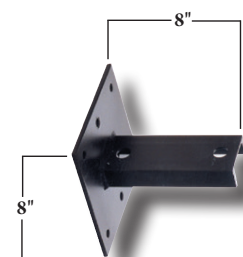

WALL MOUNTS & ADAPTORS

WALL MOUNT VERTICAL TENON
WMV

WALL/WOOD POLE TENON MOUNT
WWPM-T

WALL MOUNT HORIZONTAL TENON
WMH
WMHS12 (12")

LRF WALL MOUNT BRACKET
LRFWB

SSA WALL MOUNT ADAPTOR
WMSSA-S (2")
WMSSA-M (8")
WMSSA (10.75")