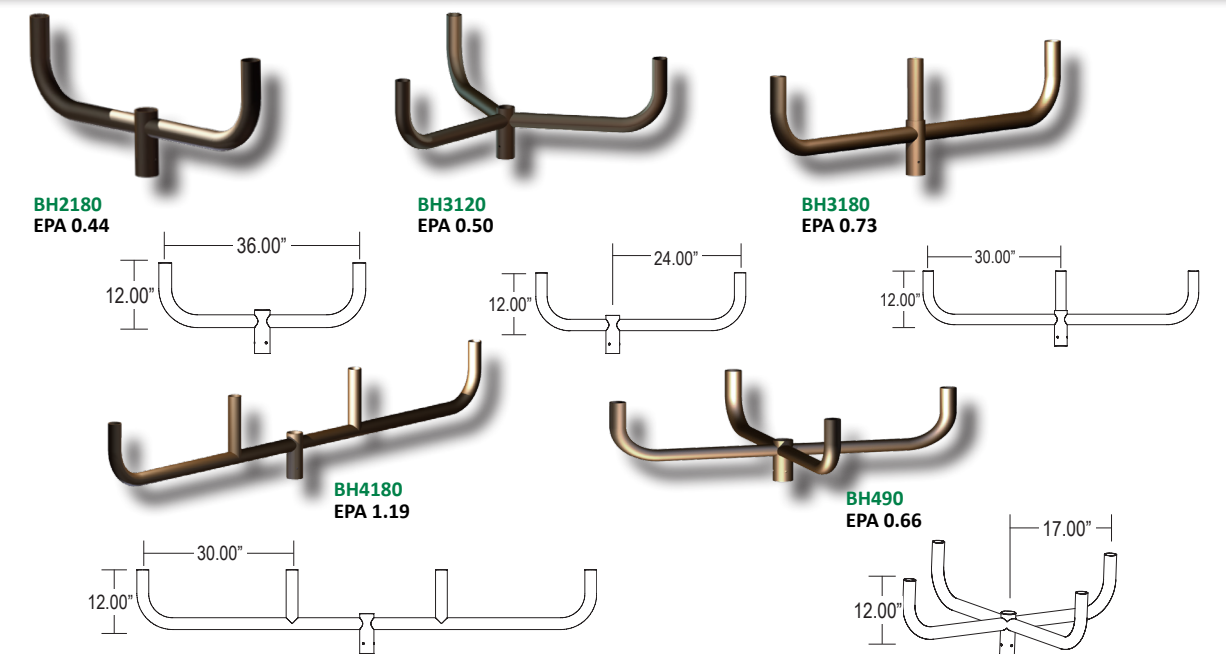

ROUND STRAIGHT BULL HORNS