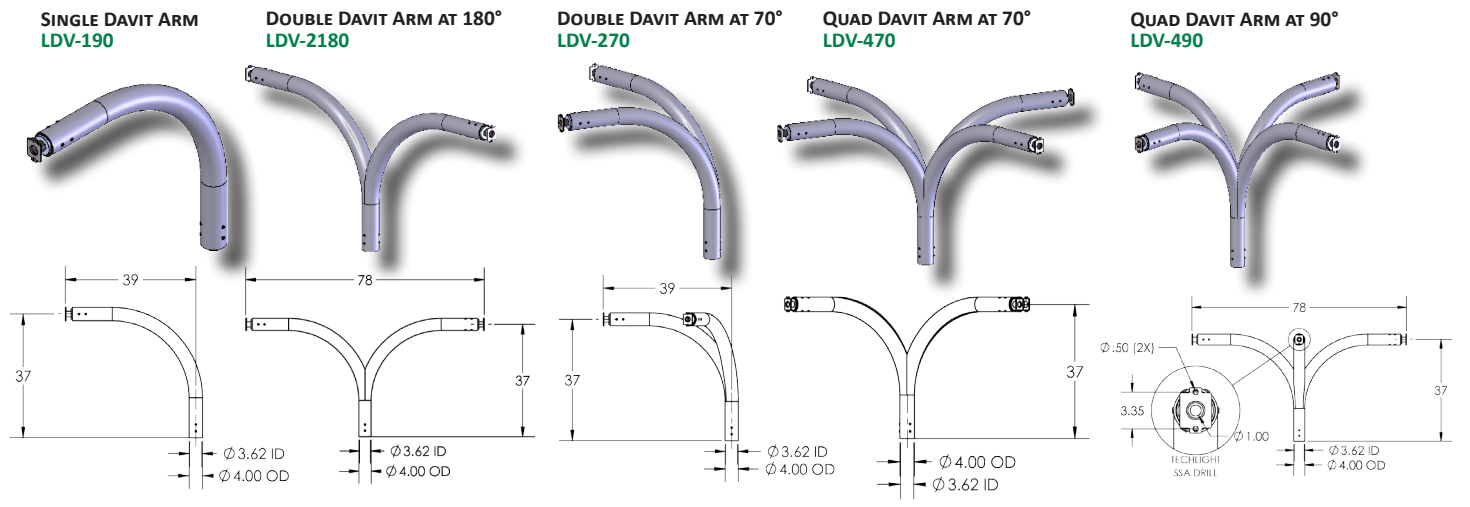

ARM MOUNTS & ADAPTORS

- VSA & SSA POLE TOP ADAPTOR**
- PTAVSAR4 (4" RD POLE)
 - PTAVSAR5 (5" RD POLE)
 - PTAVSAR6 (6" RD POLE)
 - PTASSAR4 (4" RD POLE)
 - PTASSAR5 (5" RD POLE)
 - PTASSAR6 (6" RD POLE)
 - PTAVSA4 (4" SQ POLE)
 - PTAVSA5 (5" SQ POLE)
 - PTAVSA6 (6" SQ POLE)
 - PTASSA4 (4" SQ POLE)
 - PTASSA5 (5" SQ POLE)
 - PTASSA6 (6" SQ POLE)

ADJUSTABLE YOKE MOUNT B15

MID-POLE MOUNTS

WOOD POLE MOUNT SERIES

C-U-S-T-O-M Elements

Tennis Arms

If they don't have it. We can build it!

DAVIT ARMS

TENNIS ARMS, ENGINEERED FOR EXCELLENCE