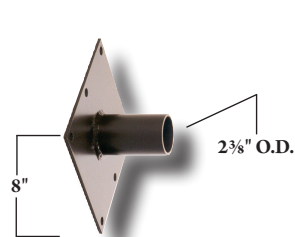

WALL MOUNT HORIZONTAL TENON
WMH
WMHS12 (12")