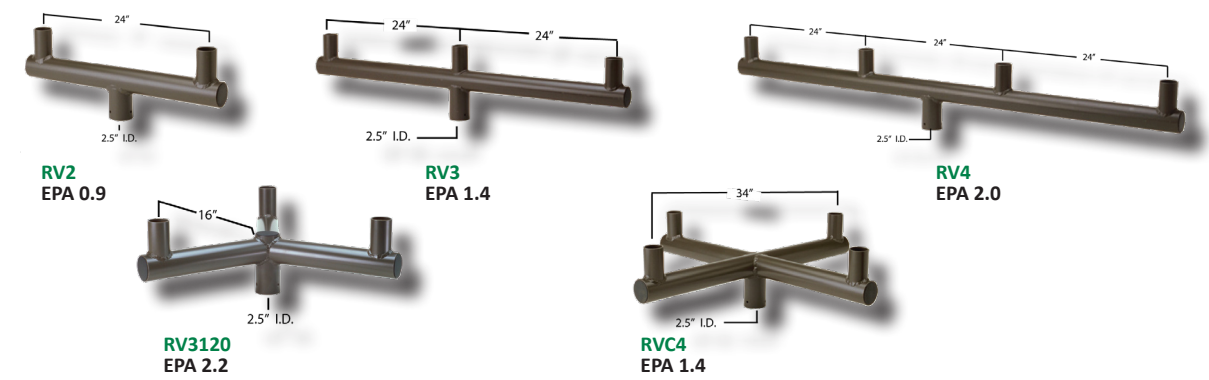

ROUND STRAIGHT BULL HORNS