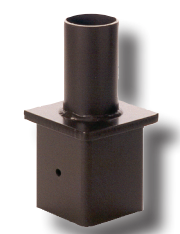

SLIP-IN ADAPTORS

2 3/8" OD TENON FOR SQUARE POLES
TVA3I (3" SQUARE BASE)
TVA4I (4" SQUARE BASE)
TVA5I (5" SQUARE BASE)
TVA6I (6" SQUARE BASE)

2 3/8" OD TENON FOR ROUND POLES
TVA3RI (3" ROUND BASE)
TVA4RI (4" ROUND BASE)
TVA5RI (5" ROUND BASE)
TVA6RI (3" ROUND BASE)