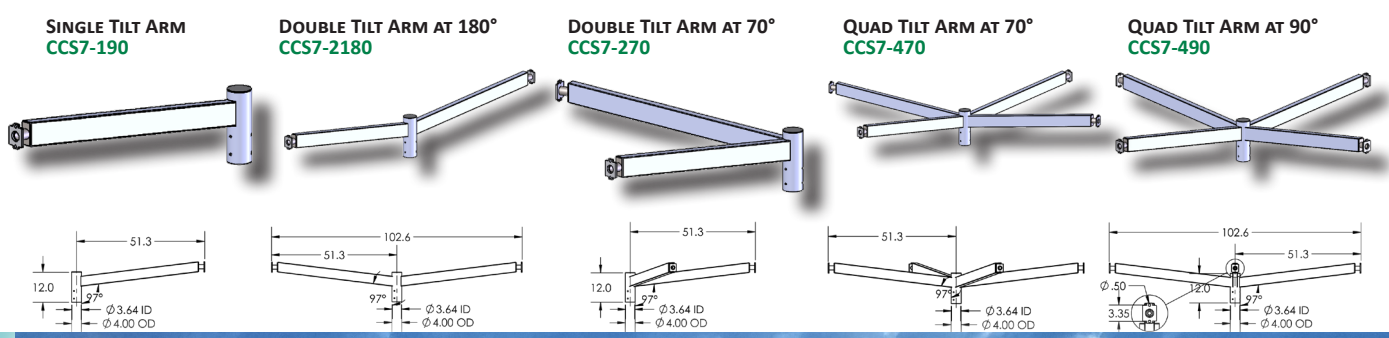

C-U-S-T-O-M Elements

Tennis Arms

If they don't have it. We can build it!

DAVIT ARMS

TENNIS ARMS, ENGINEERED FOR EXCELLENCE

Our Tennis Arms offer a perfect blend of form and function. Designed to enhance the versatility of your lighting solution, these arms showcase our commitment to providing top-of-the-line accessories. At Techlight, we understand that every element plays a crucial role in defining your lighting landscape, and our Tennis Arms stand ready to serve, ensuring your project is not just illuminated but elevated.

TILT ARMS

ANGLED DAVIT ARMS