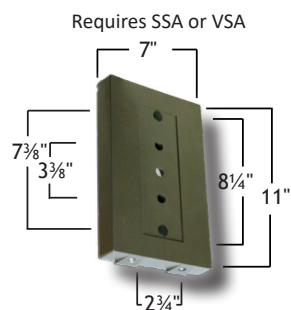

WALL MOUNTS & ADAPTORS

WALL MOUNT VERTICAL TENON
WMV

WALL/WOOD POLE TENON MOUNT
WWPM-T

WALL MOUNT HORIZONTAL TENON
WMH
WMHS12 (12")

LRF WALL MOUNT BRACKET
LRFWB

SSA WALL MOUNT ADAPTOR
WMSSA-S (2")
WMSSA-M (8")
WMSSA (10.75")