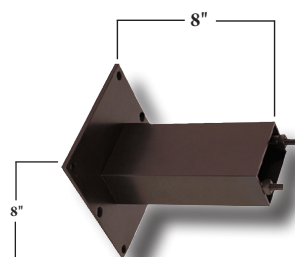

WALL MOUNTS & ADAPTORS

WALL MOUNT VERTICAL TENON
WMV

WALL/WOOD POLE TENON MOUNT
WWPM-T

WALL MOUNT HORIZONTAL TENON
WMH
WMHS12 (12")

LRF WALL MOUNT BRACKET
LRFWB

SSA WALL MOUNT ADAPTOR
WMSSA-S (2")
WMSSA-M (8")
WMSSA (10.75")