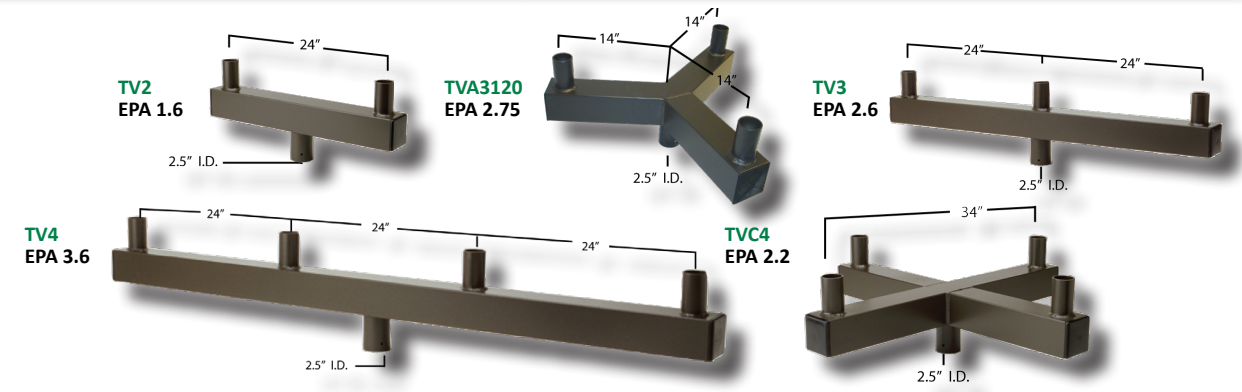

SLIP-OVER ADAPTORS

2 3/8" OD TENON FOR SQUARE POLES
TVA3O (3" SQUARE BASE)
TVA4O (4" SQUARE BASE)
TVA5O (5" SQUARE BASE)
TVA6O (5" SQUARE BASE)

2 3/8" OD TENON FOR ROUND POLES
TVA3RO (3" ROUND BASE)
TVA4RO (4" ROUND BASE)
TVA5RO (5" ROUND BASE)
TVA6RO (6" ROUND BASE)

C-U-S-T-O-M *Expectations*

BULL HORNS

If they don't have it. We can build it!

RVC4 -
Round Straight Bull Horn
(In Fabrication)

TV6 -
Square Straight Bull Horn

SQUARE STRAIGHT BULL HORNS

BRACKETS THAT HOLD UP TO EVERY CHALLENGE