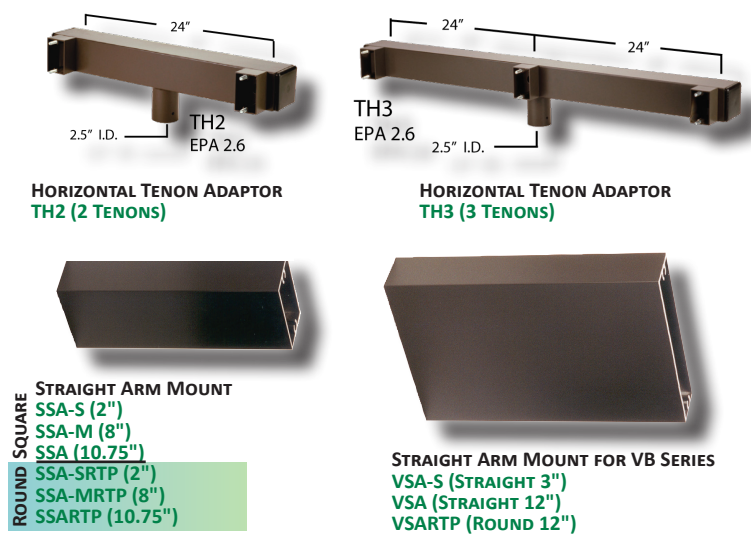

ROUND STRAIGHT BULL HORNS

ROUND STRAIGHT BULL HORNS

C-U-S-T-O-M Solutions

Arm Mounts

If they don't have it. We can build it!

ADAPTABLE SOLUTIONS FOR EVERY SETTING

Versatility is at the heart of our adaptor collection. Explore a range of adaptable designs to seamlessly connect different lighting components, ensuring compatibility and ease of installation. Our adaptors empower you to customize your lighting setup effortlessly, providing the adaptability required for dynamic environments.

ARM MOUNTS & ADAPTORS

- VSA & SSA POLE TOP ADAPTOR**
- PTAVSAR4 (4" RD POLE)
 - PTAVSAR5 (5" RD POLE)
 - PTAVSAR6 (6" RD POLE)
 - PTASSAR4 (4" RD POLE)
 - PTASSAR5 (5" RD POLE)
 - PTASSAR6 (6" RD POLE)
 - PTAVSA4 (4" SQ POLE)
 - PTAVSA5 (5" SQ POLE)
 - PTAVSA6 (6" SQ POLE)
 - PTASSA4 (4" SQ POLE)
 - PTASSA5 (5" SQ POLE)
 - PTASSA6 (6" SQ POLE)