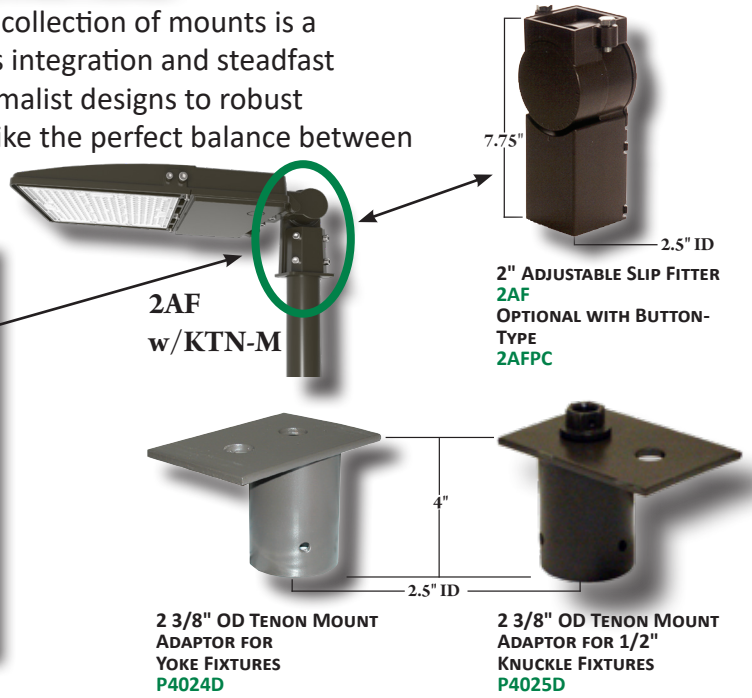

CRAFTSMANSHIP BEYOND COMPARE

At Techlight, we believe that every detail matters. Our collection of mounts is a testament to precision engineering, ensuring seamless integration and steadfast support for your lighting fixtures. From sleek and minimalist designs to robust structures for heavy-duty applications, our mounts strike the perfect balance between form and function.