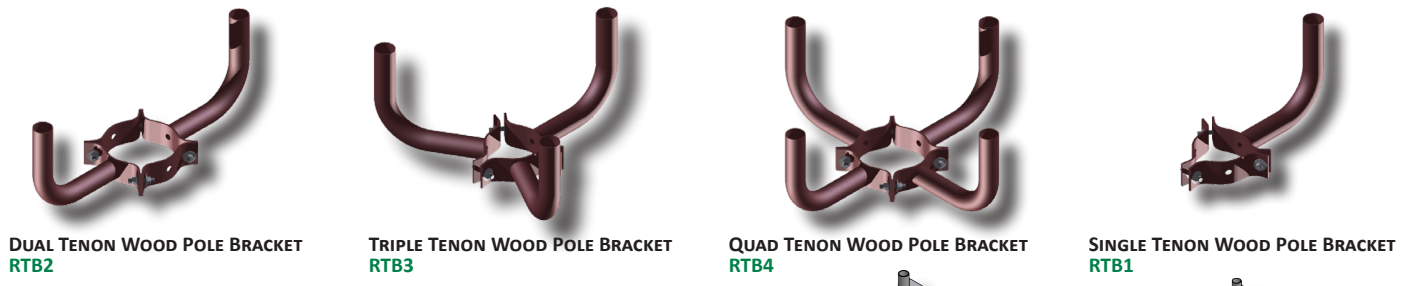

ARM MOUNTS & ADAPTORS

- VSA & SSA POLE TOP ADAPTOR**
- PTAVSAR4 (4" RD POLE)
 - PTAVSAR5 (5" RD POLE)
 - PTAVSAR6 (6" RD POLE)
 - PTASSAR4 (4" RD POLE)
 - PTASSAR5 (5" RD POLE)
 - PTASSAR6 (6" RD POLE)
 - PTAVSA4 (4" SQ POLE)
 - PTAVSA5 (5" SQ POLE)
 - PTAVSA6 (6" SQ POLE)
 - PTASSA4 (4" SQ POLE)
 - PTASSA5 (5" SQ POLE)
 - PTASSA6 (6" SQ POLE)

ADJUSTABLE YOKE MOUNT B15

MID-POLE MOUNTS

WOOD POLE MOUNT SERIES

C-U-S-T-O-M Elements

Tennis Arms

If they don't have it. We can build it!

DAVIT ARMS

TENNIS ARMS, ENGINEERED FOR EXCELLENCE