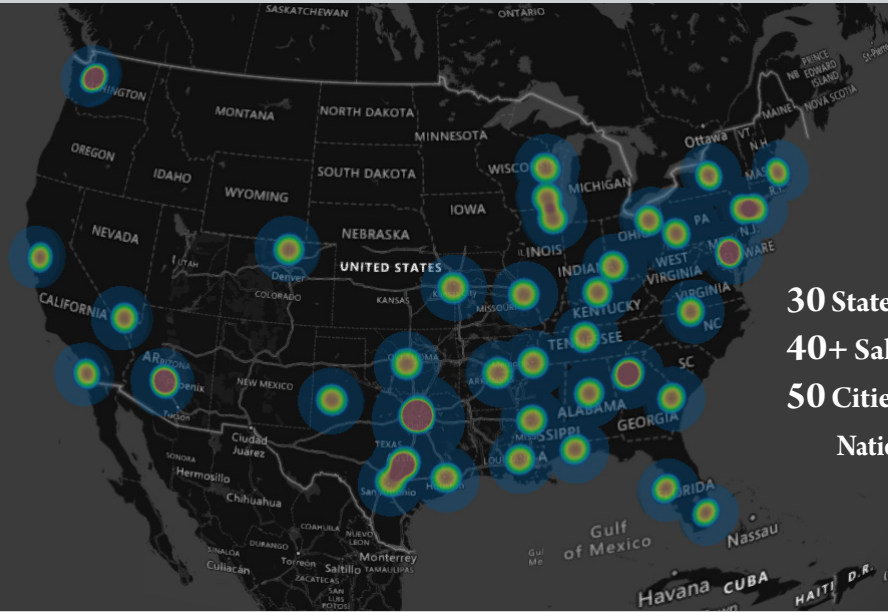

EASY SHIPPING

TECHLIGHT

For additional information, please contact us at
1-800-225-0727
or find your Local Sales Representative at
www.techlight.com

**30 States Represented by
40+ Sales Reps from
50 Cities w/Sales
Nation Wide**