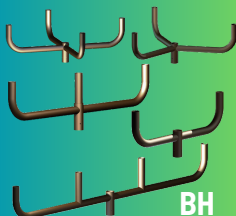

Square & Round 2-3/8" OD Tenons

Slip-In or Slip-Over  
TVA

Horizontal Tenon Adaptors

TH

## BULL HORNS

Call For Custom Orders

800-225-0727

Round Curved Bull Horn

BH

Round Straight Bull Horn

RV

Square Straight Bull Horn