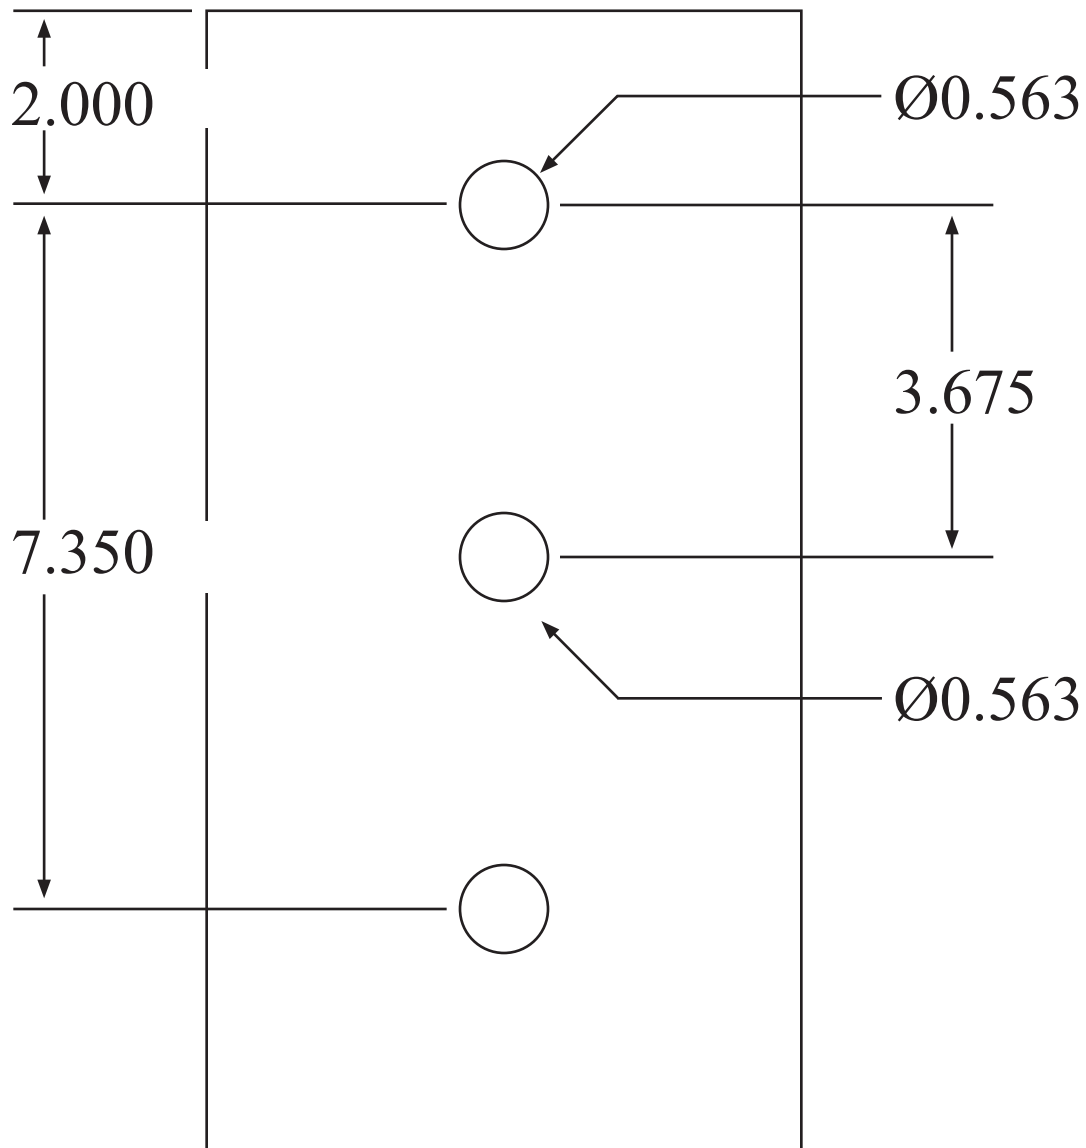

TECHLIGHT

Drill Template

VSA

NOT TO SCALE